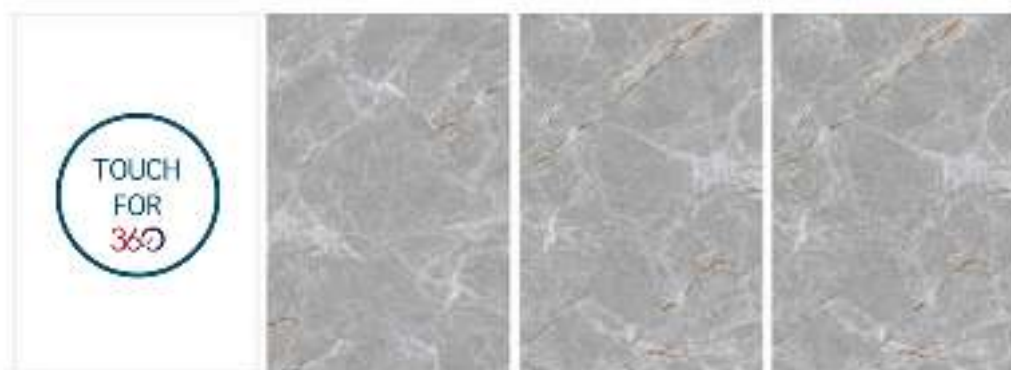

12000 x 18000

RANDOM

GLOSSY