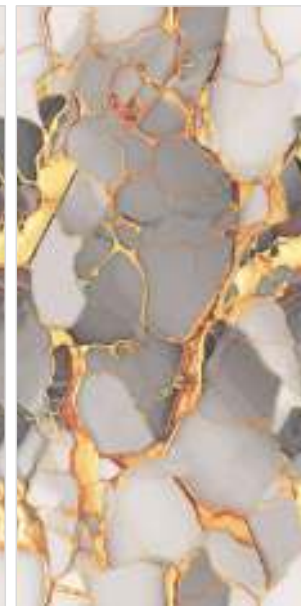

Surface :
Glossy

Size :
600x1200mm

Random : 3

GLAME
SERIES

ZARCI FOG ENDLESS

Surface :
Glossy

Size :
600x1200mm

Random : 3