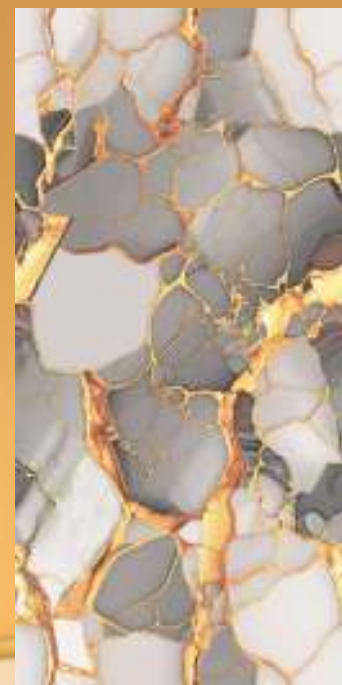

ELEVATE YOUR SPACE
WITH STUNNING & EXQUISITE
Surfaces —

600 X
1200MM

GLAME
SERIES

STEP INTO THE FUTURE OF FLOORING WITH CERAMIC ELEGANCE.

glossy tiles have the ability to elevate the look of any room they are added to. As the name suggests, these glossy tiles come with a glossy finish that provides an elegant sheen to the tile surface and makes them appear shinier and more reflective.