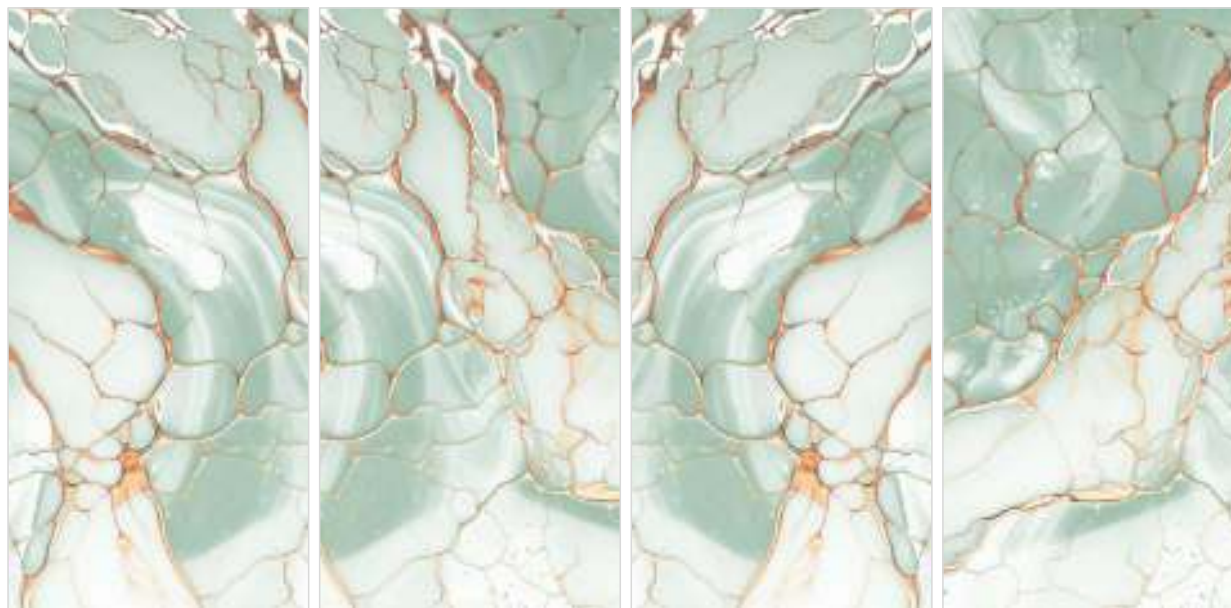

Low Water
Absorption

Dimensional
Stability

Thermal Shock
Resistance

Crazing
Resistance

GLAME
SERIES

XPOSED GREEN

Surface :
Glossy

Size :
600x1200mm

Random : 3

GLAME
SERIES

XPOSED AQUA

Surface :
Glossy

Size :
600x1200mm

Random : **3**

XPOSED AQUA

GLAME
SERIES