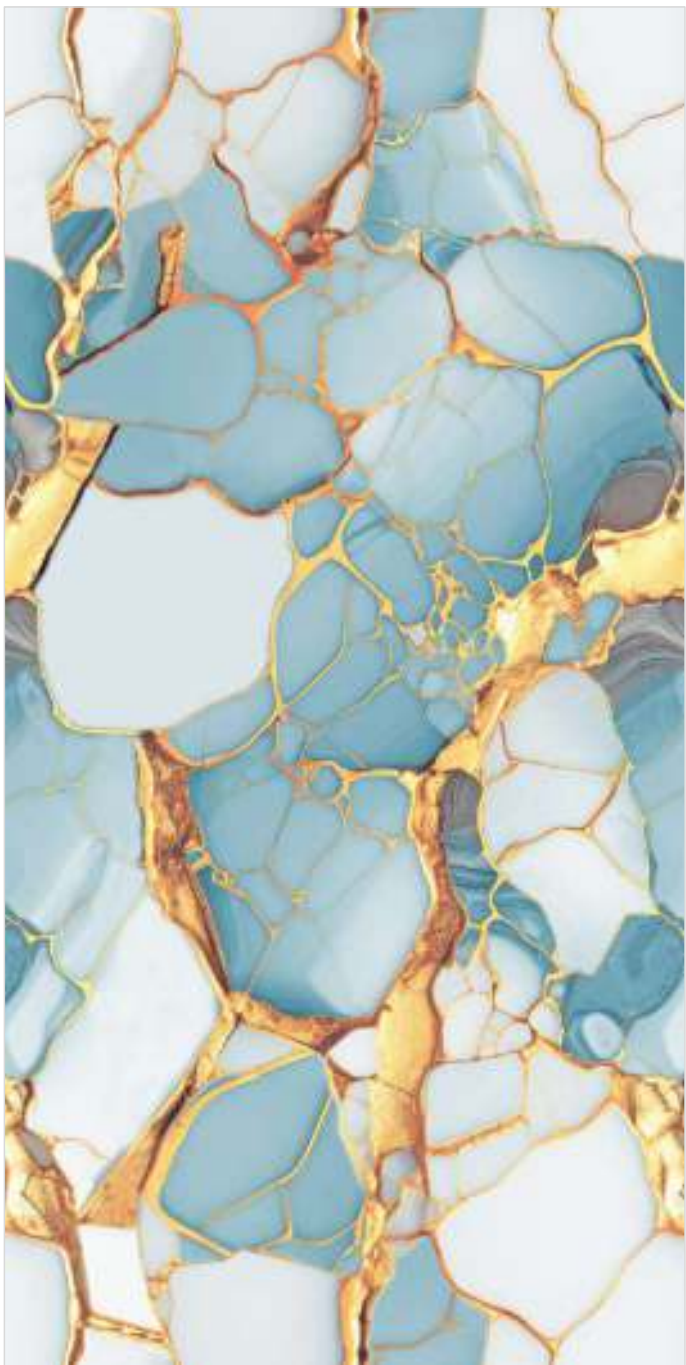

Random : 3

GLAME
SERIES

SPIDER GREY ENDLESS

Surface :
Glossy

Size :
600x1200mm

Random : 3

GLAME
SERIES

ZARCI AQUA ENDLESS

Surface :
Glossy

Size :
600x1200mm

Random : 3

GLAME
SERIES

ZARCI FOG ENDLESS

Surface :
Glossy

Size :
600x1200mm

Random : 3