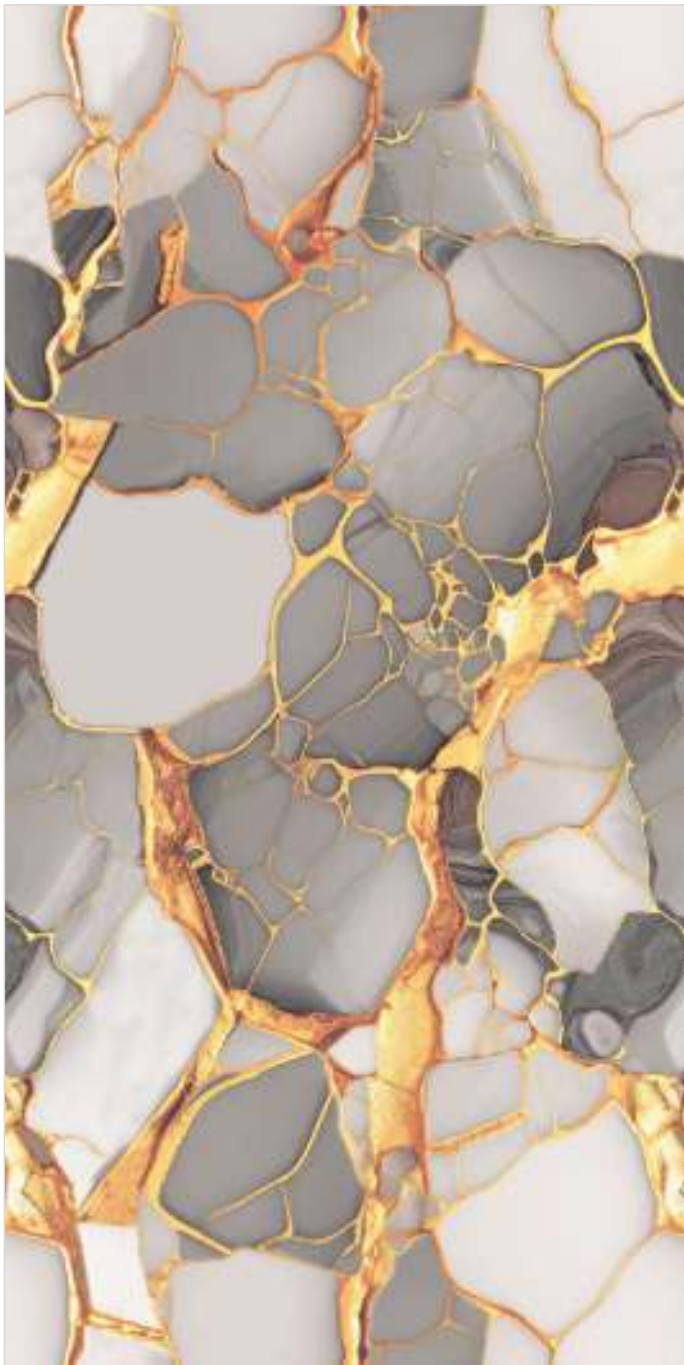

Surface :
Glossy

Size :
600x1200mm

Random : 3

GLAME
SERIES

ZARCI FOG ENDLESS

Surface :
Glossy

Size :
600x1200mm

Random : 3