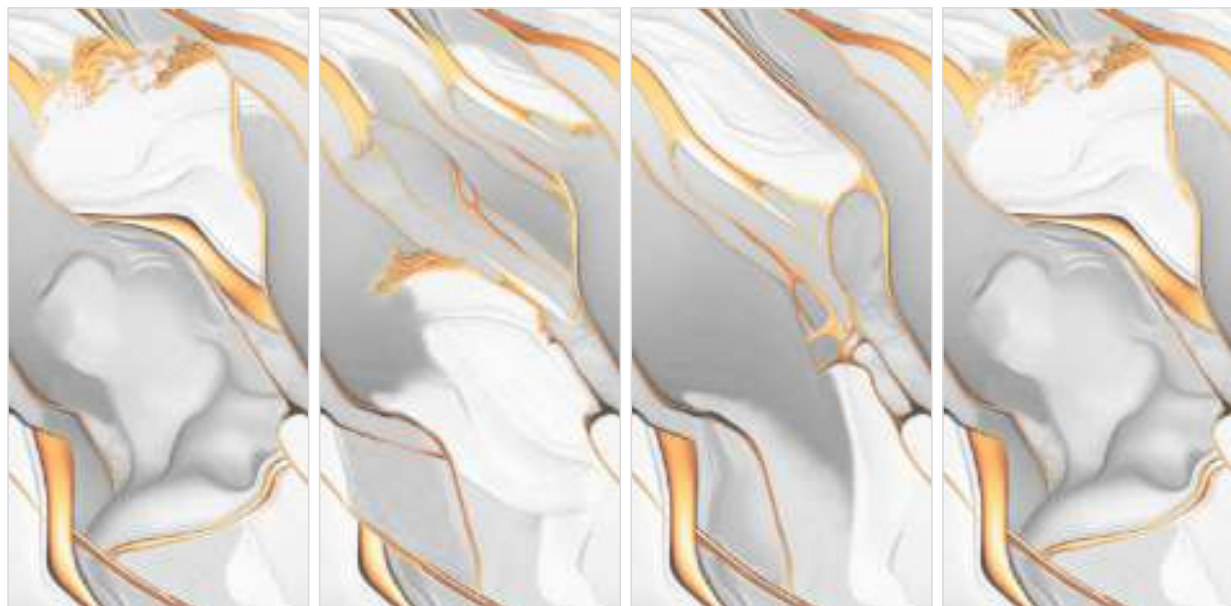

Surface :
Glossy

Size :
600x1200mm

Random : 3

PESCO METAL ENDLESS

GLAME
SERIES

PESCO SKY ENDLESS

Surface :
Glossy

Size :
600x1200mm