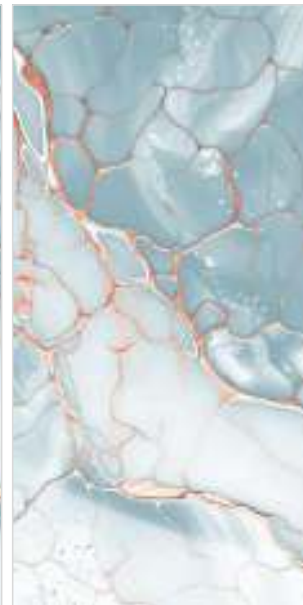

Low Water
Absorption

Dimensional
Stability

Thermal Shock
Resistance

Crazing
Resistance

GLAME
SERIES

XPOSED GREEN

Surface :
Glossy

Size :
600x1200mm

Random : 3

GLAME
SERIES

XPOSED AQUA

Surface :
Glossy

Size :
600x1200mm

Random : **3**

XPOSED AQUA

GLAME
SERIES

ARABIAN GOLD ENDLESS

Surface :
Glossy

Size :
600x1200mm

Random : 3

GLAME
SERIES

NERE ENDLESS

Surface :
Glossy

Size :
600x1200mm