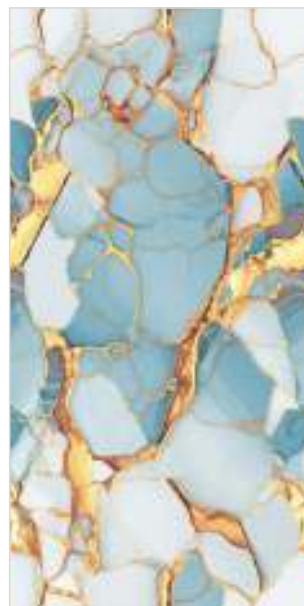

Random : 3

GLAME
SERIES

SPIDER GREY ENDLESS

Surface :
Glossy

Size :
600x1200mm

Random : 3

GLAME
SERIES

ZARCI AQUA ENDLESS

Surface :
Glossy

Size :
600x1200mm

Random : 3

GLAME
SERIES

ZARCI FOG ENDLESS

Surface :
Glossy

Size :
600x1200mm

Random : 3