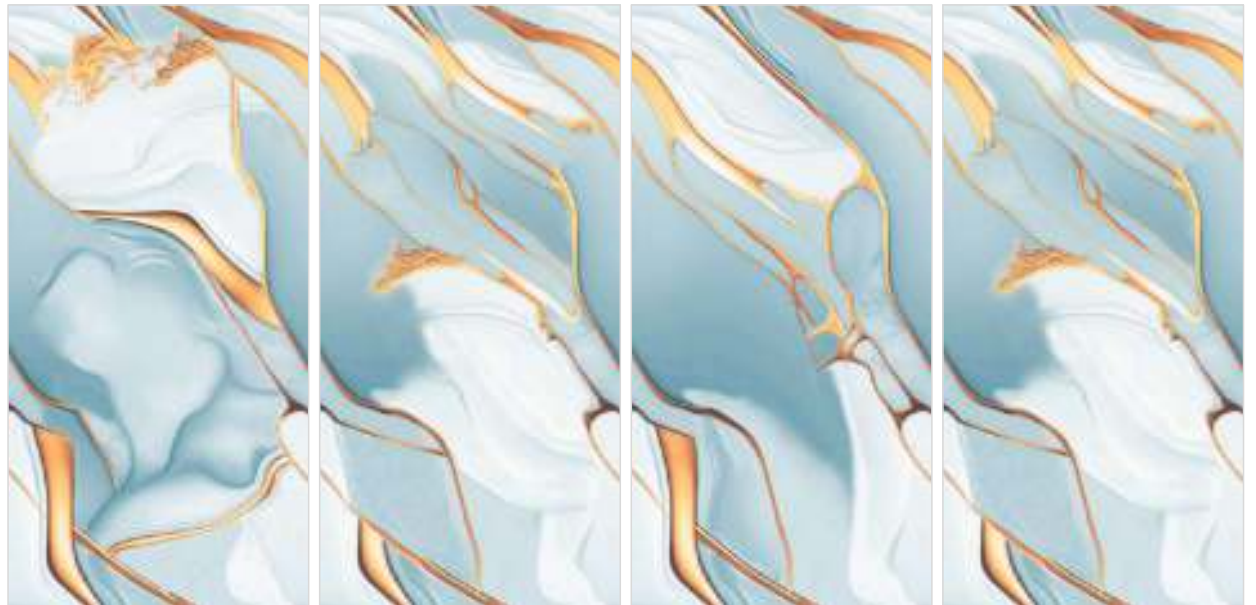

GLAME
SERIES

PESCO SKY ENDLESS

Surface :
Glossy

Size :
600x1200mm

Random : 3