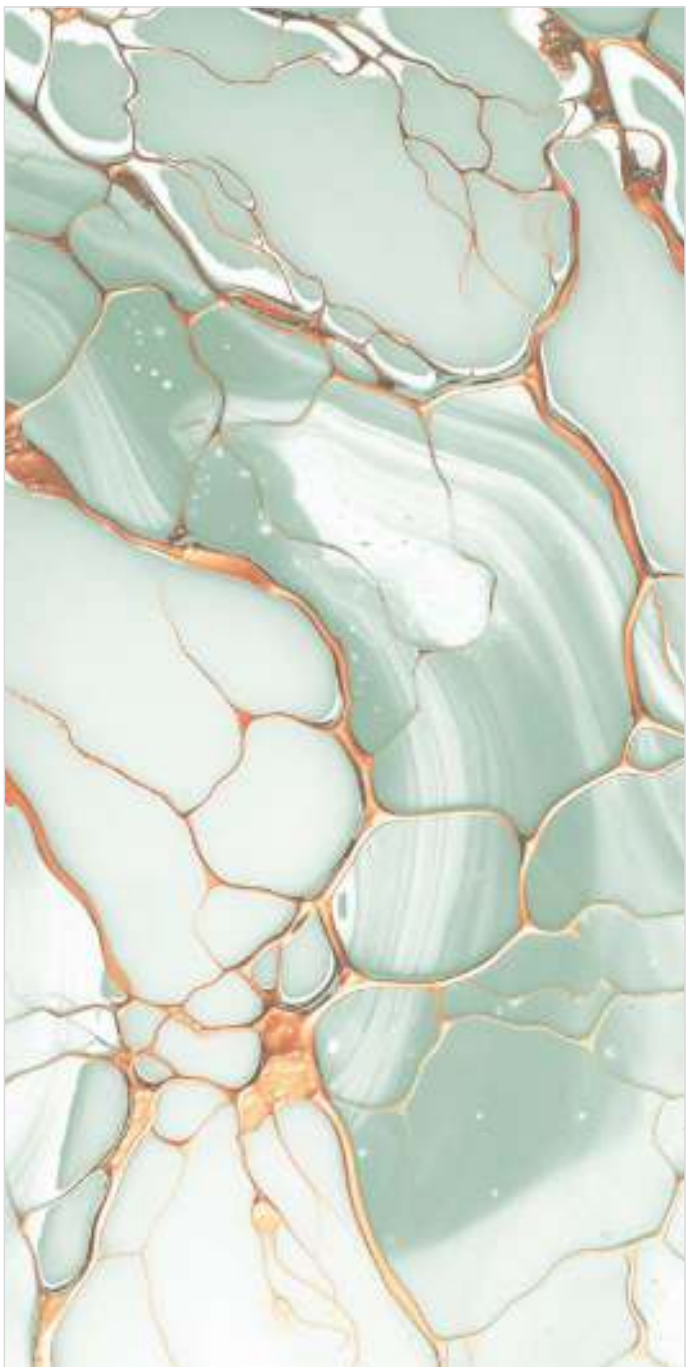

Low Water
Absorption

Dimensional
Stability

Thermal Shock
Resistance

Crazing
Resistance

GLAME
SERIES

XPOSED GREEN

Surface :
Glossy

Size :
600x1200mm

Random : 3

GLAME
SERIES

XPOSED AQUA

Surface :
Glossy

Size :
600x1200mm

Random : **3**

XPOSED AQUA

GLAME
SERIES