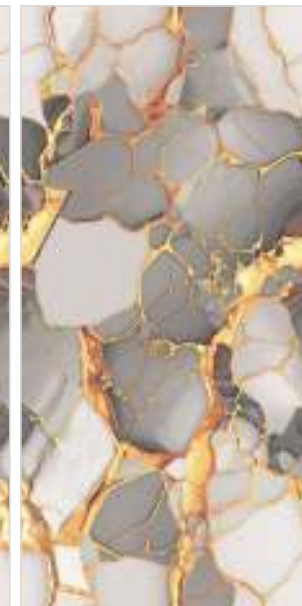

Surface :
Glossy

Size :
600x1200mm

Random : 3

GLAME
SERIES

ZARCI FOG ENDLESS

Surface :
Glossy

Size :
600x1200mm

Random : 3