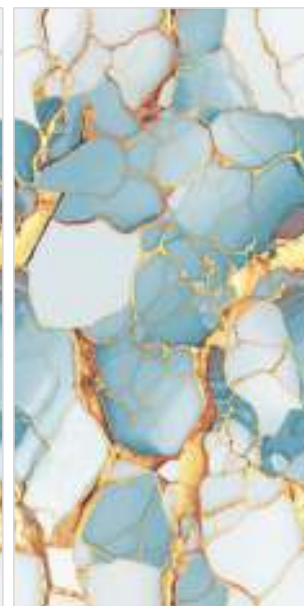

Surface :
Glossy

Size :
600x1200mm

Random : 3

PESCO METAL ENDLESS

GLAME
SERIES

PESCO SKY ENDLESS

Surface :
Glossy

Size :
600x1200mm

Random : 3

GLAME
SERIES

SPIDER GREY ENDLESS

Surface :
Glossy

Size :
600x1200mm

Random : 3

GLAME
SERIES

ZARCI AQUA ENDLESS

Surface :
Glossy

Size :
600x1200mm

Random : 3

GLAME
SERIES

ZARCI FOG ENDLESS

Surface :
Glossy

Size :
600x1200mm

Random : 3