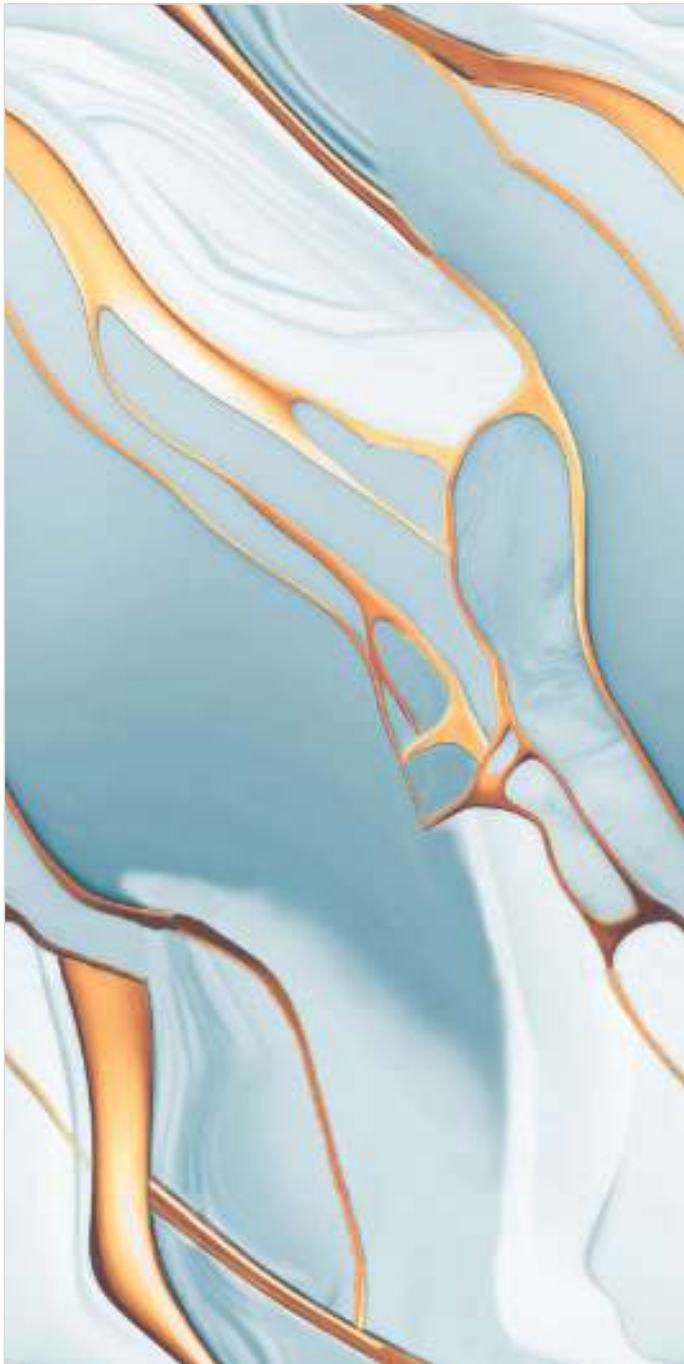

GLAME
SERIES

PESCO SKY ENDLESS

Surface :
Glossy

Size :
600x1200mm

Random : 3