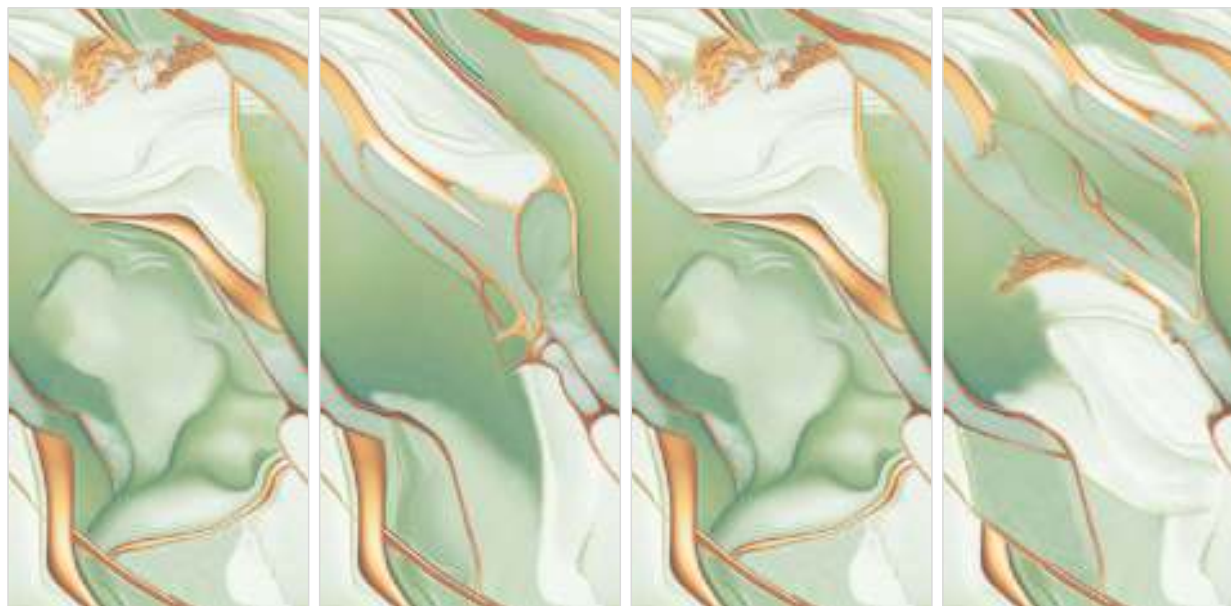

GLAME
SERIES

PESCO FERN ENDLESS

Surface :
Glossy

Size :
600x1200mm

Random : 3