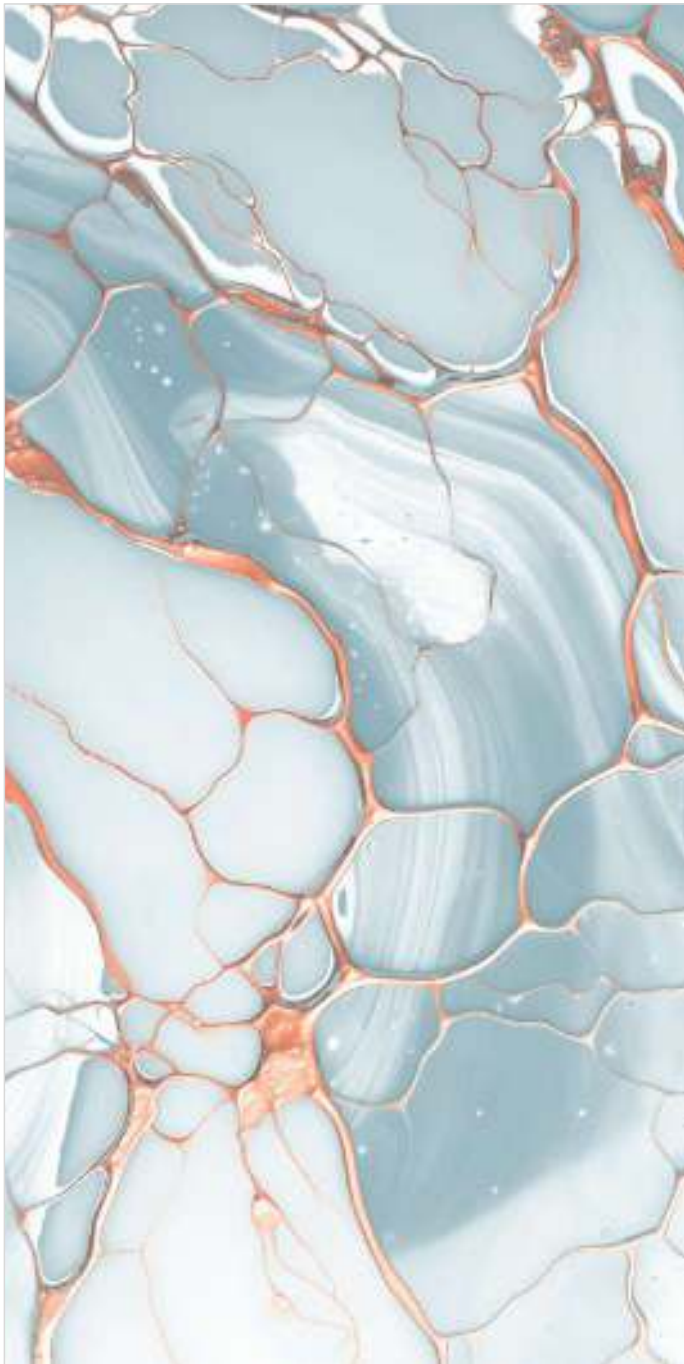

Random : 3

GLAME
SERIES

XPOSED AQUA

Surface :
Glossy

Size :
600x1200mm

Random : **3**

XPOSED AQUA

GLAME
SERIES