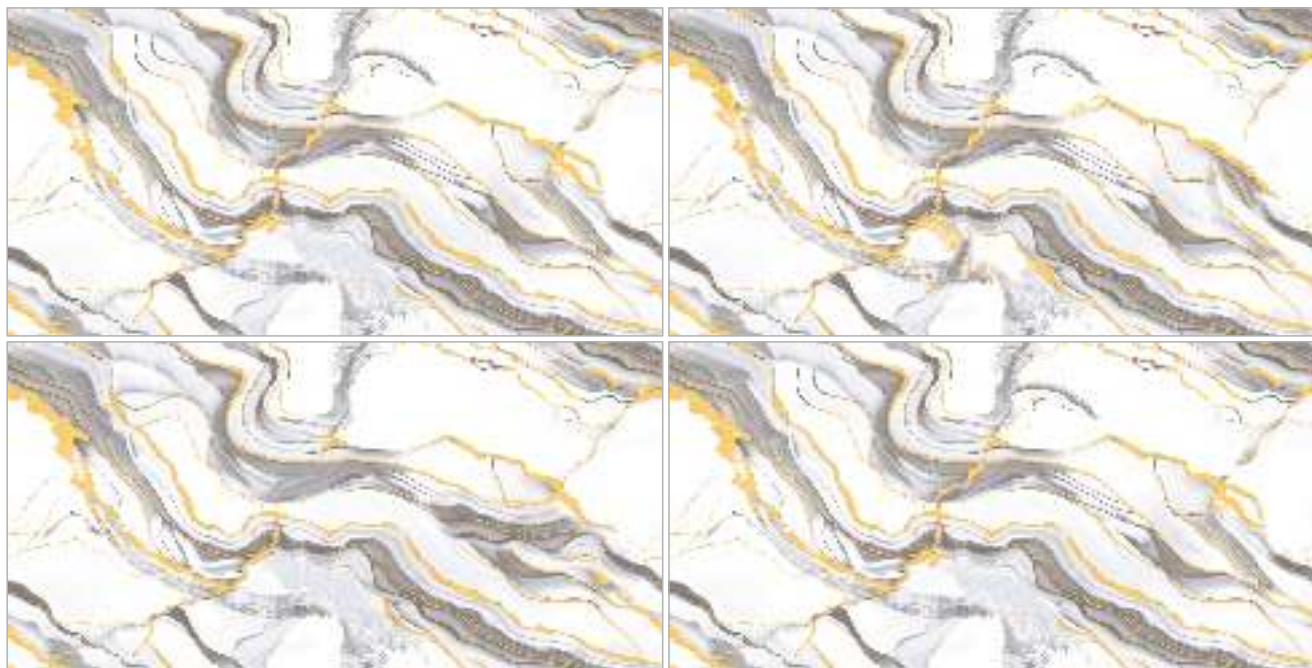

FLAKER GOLD ENDLESS

[← BACK TO INDEX](#)

Surface :
Glossy

Size :
600x1200mm

Random : 3