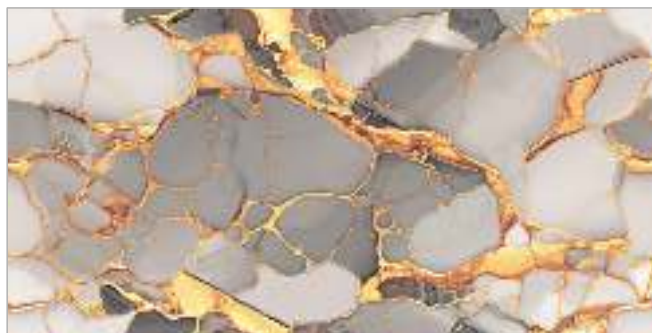

Glame
Series

ZARCI FOG ENDLESS

[← BACK TO INDEX](#)

Surface :
Glossy

Size :
600x1200mm

Random : 3