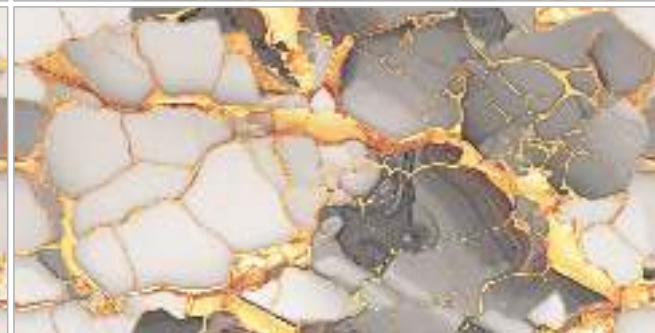

Glame
Series

ZARCI FOG ENDLESS

[← BACK TO INDEX](#)

Surface :
Glossy

Size :
600x1200mm

Random : 3