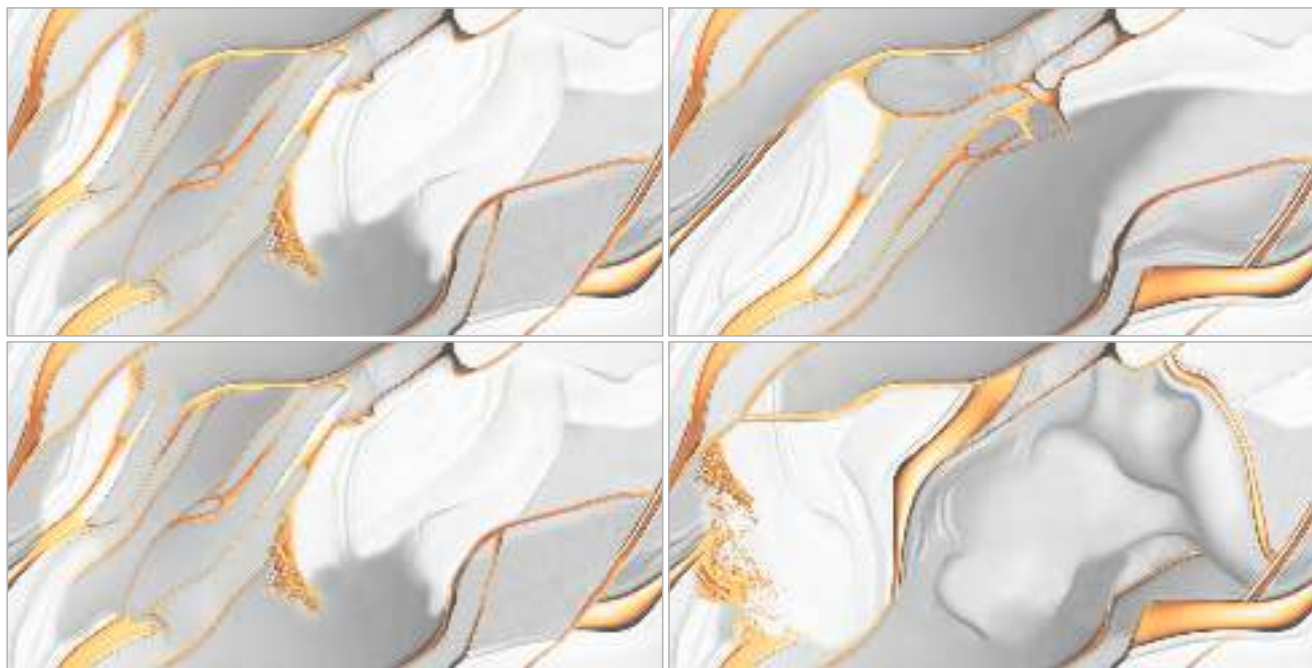

Glame
Series

PESCO METAL ENDLESS

[←](#) BACK TO INDEX

Surface :
Glossy

Size :
600x1200mm

Random : 3