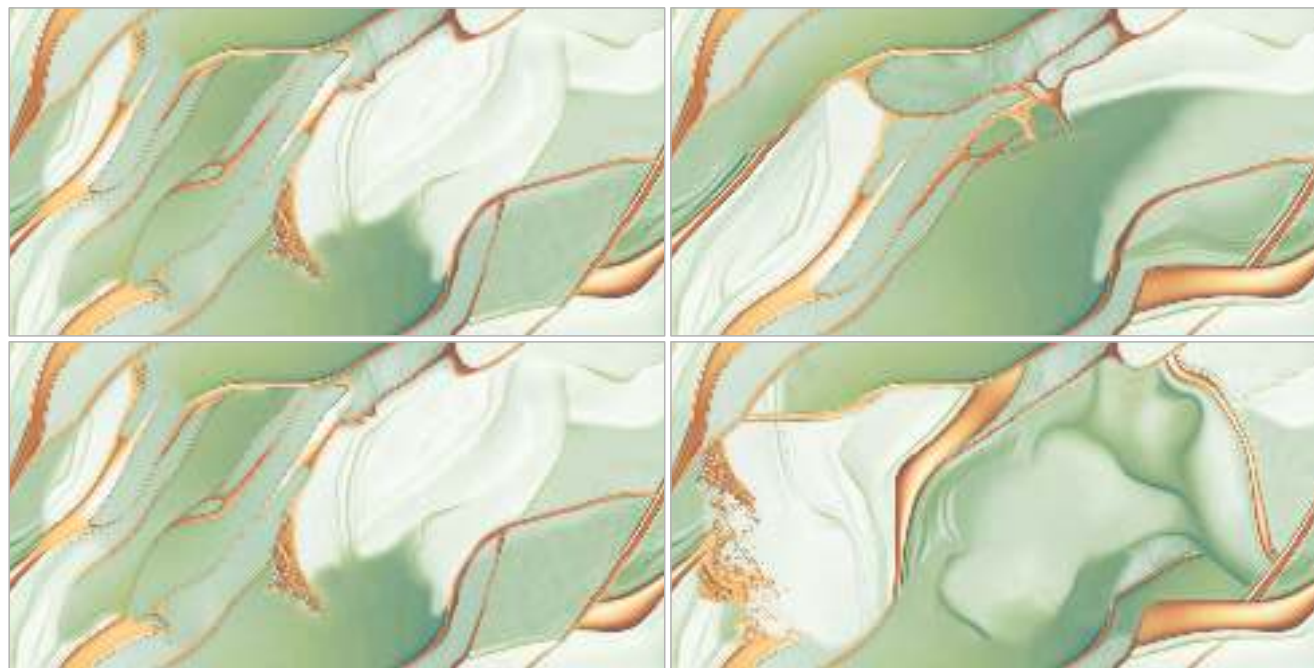

Glame
Series

PESCO FERN ENDLESS

[←](#) BACK TO INDEX

Surface :
Glossy

Size :
600x1200mm

Random : 3

Glame
Series

PESCO METAL ENDLESS