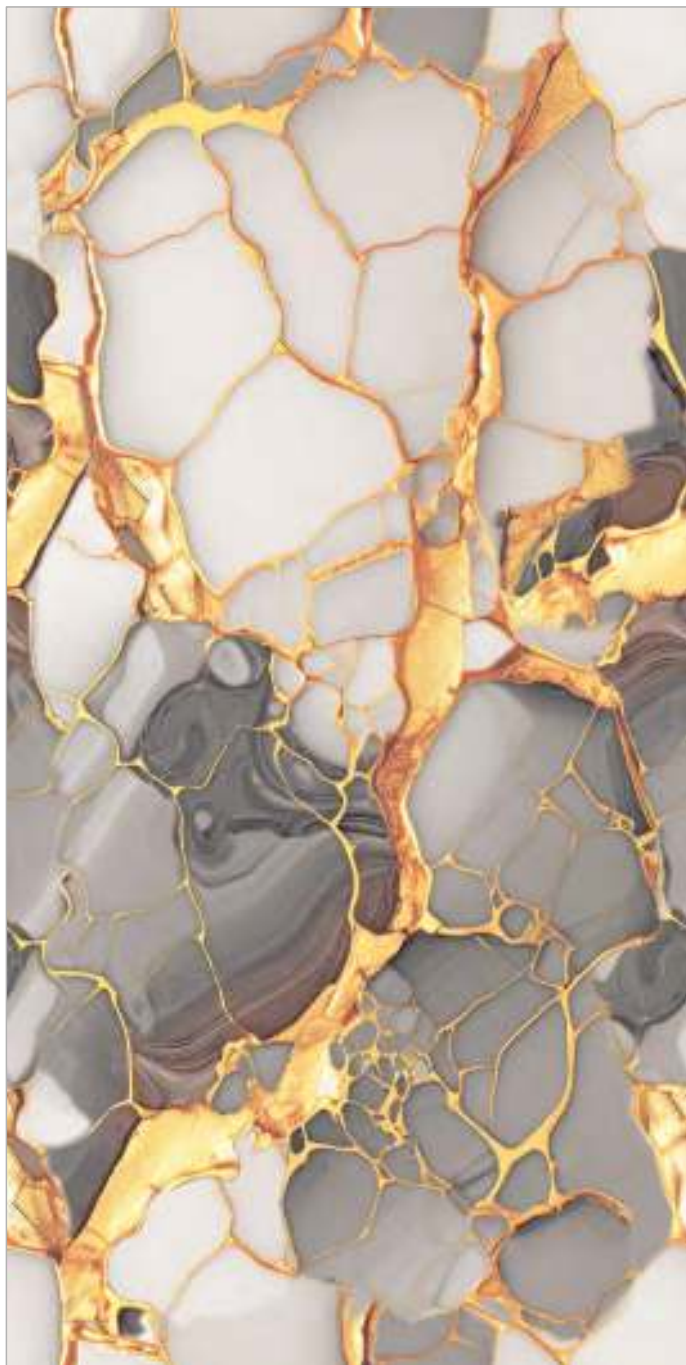

Glame
Series

ZARCI FOG ENDLESS

[← BACK TO INDEX](#)

Surface :
Glossy

Size :
600x1200mm

Random : 3