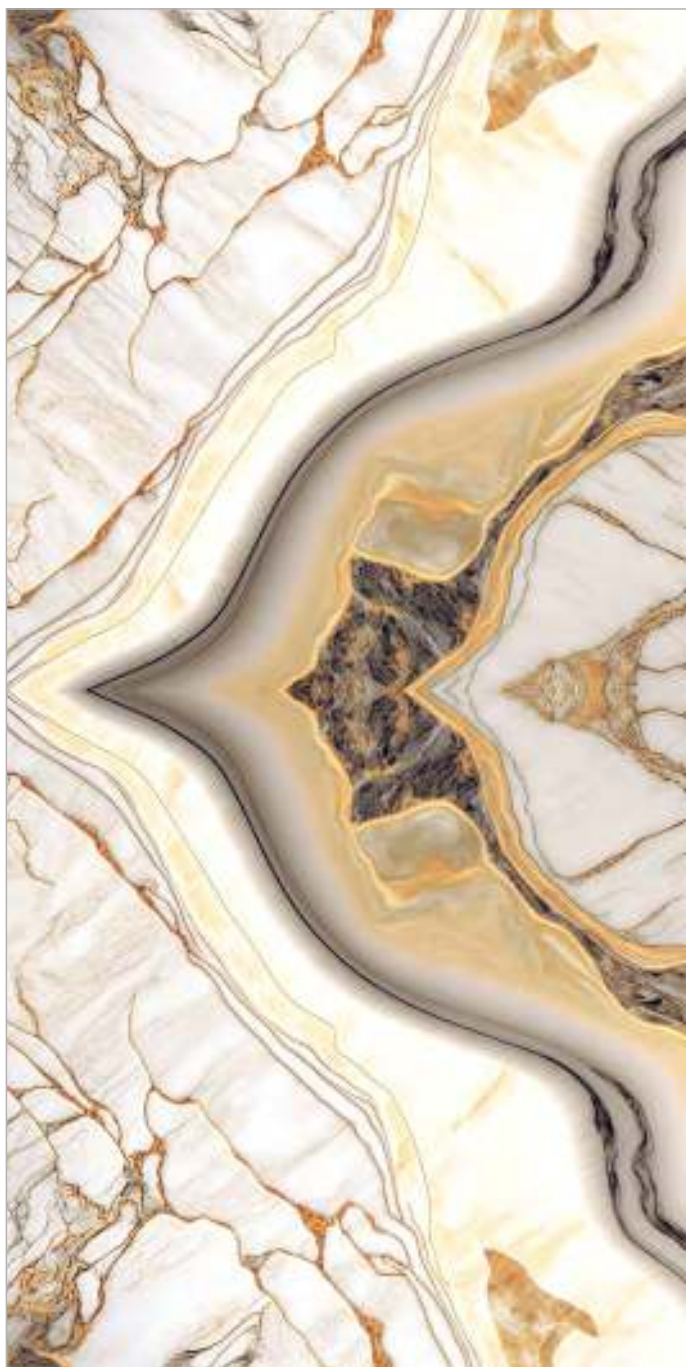

[← BACK TO INDEX](#)

Surface :
Glossy

Size :
600x1200mm

Random : 1

Glame
Series

FLAKER GOLD ENDLESS

[← BACK TO INDEX](#)

Surface :
Glossy