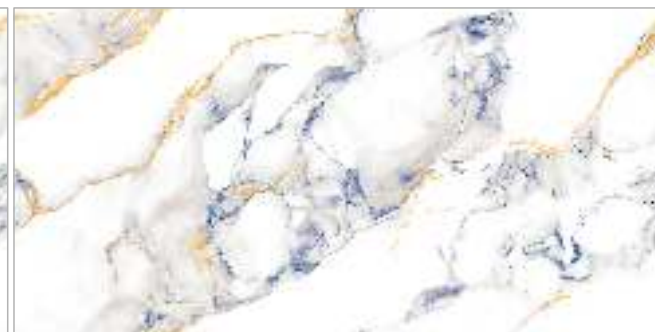

Glame
Series

KAMA BLUE ENDLESS

[←](#) BACK TO INDEX

Surface :
Glossy

Size :
600x1200mm

Random : 3