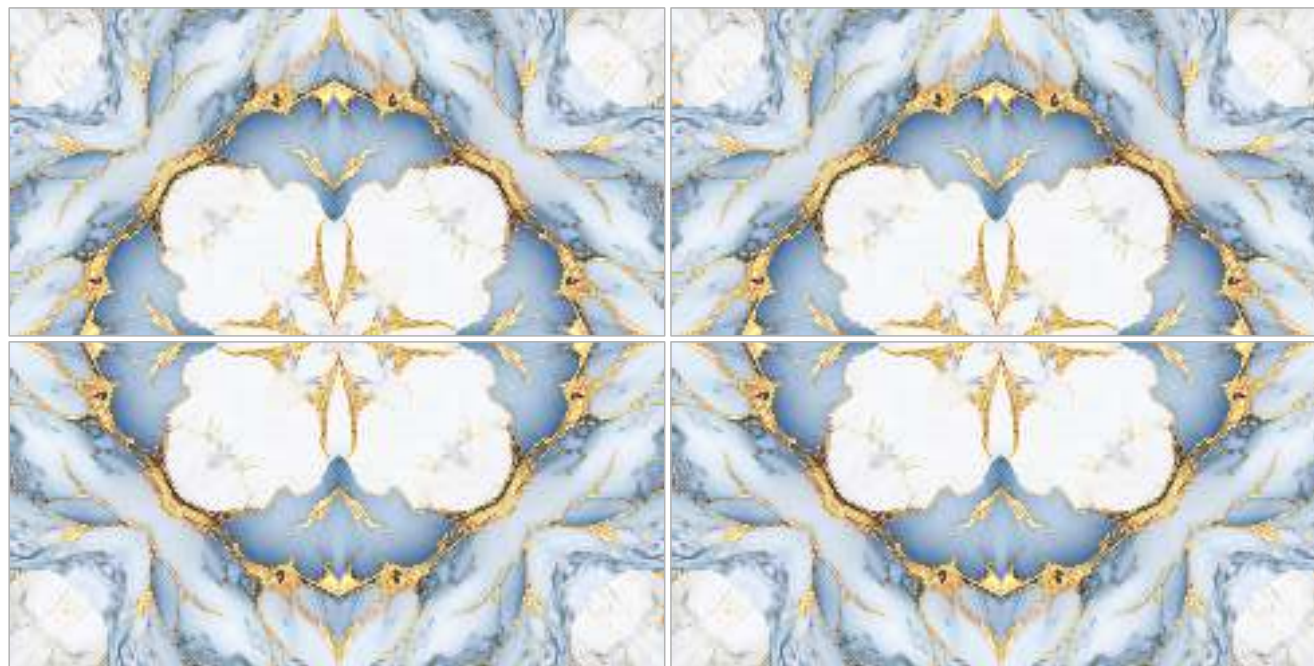

BM ARMODA BLUE

[←](#) BACK TO INDEX

Surface :
Glossy

Size :
600x1200mm

Random : 1