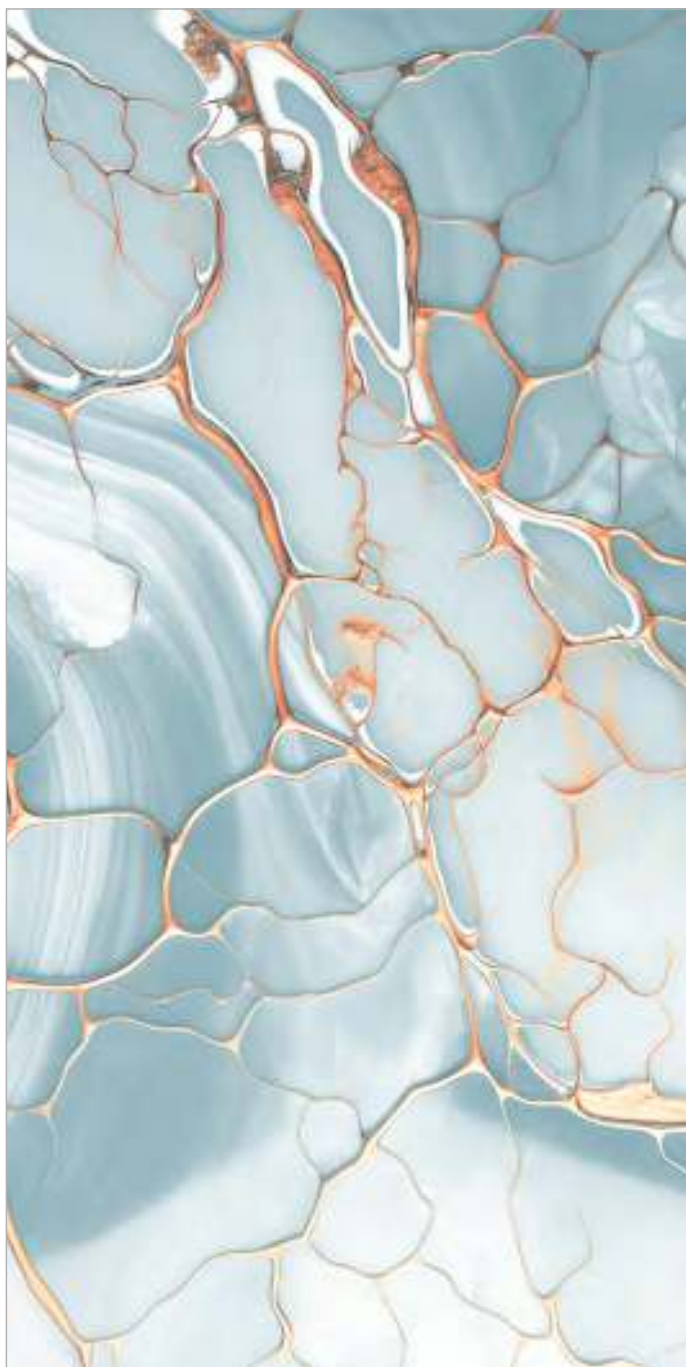

Random : 3

Glame
Series

MALABAR GOLD

[← BACK TO INDEX](#)

Surface :
Glossy

Size :
600x1200mm

Random : 4

Glame
Series

XPOSED AQUA

[← BACK TO INDEX](#)

Surface :
Glossy

Size :
600x1200mm

Random : 3

XPOSED AQUA

Glame
Series

XPOSED GREEN