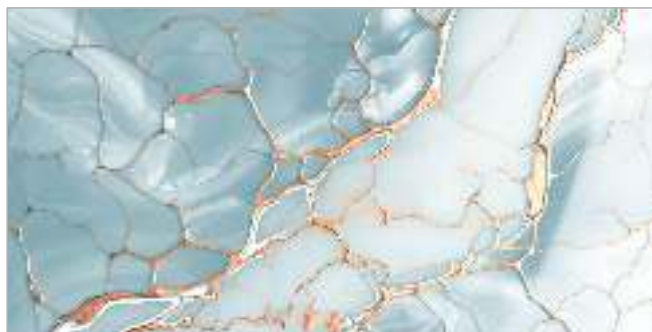

Glame
Series

XPOSED AQUA

[← BACK TO INDEX](#)

Surface :
Glossy

Size :
600x1200mm

Random : 3