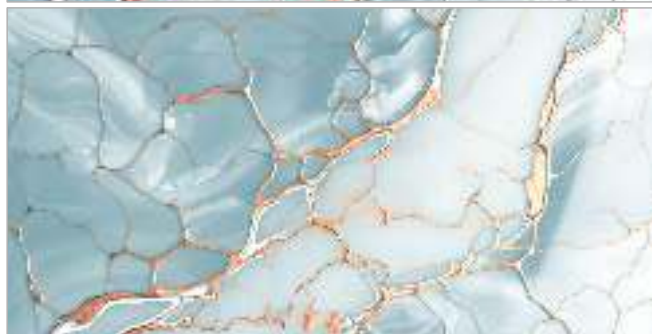

Glame
Series

XPOSED AQUA

[← BACK TO INDEX](#)

Surface :
Glossy

Size :
600x1200mm

Random : 3