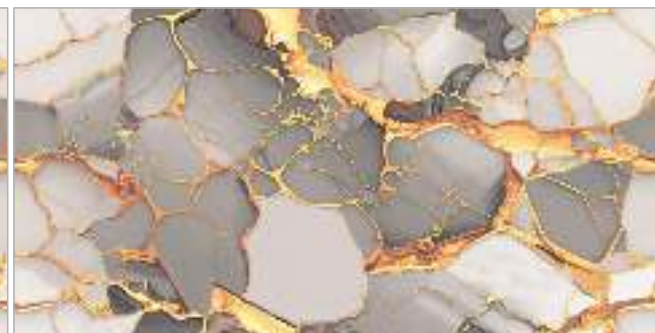

Glame
Series

ZARCI FOG ENDLESS

[← BACK TO INDEX](#)

Surface :
Glossy

Size :
600x1200mm

Random : 3