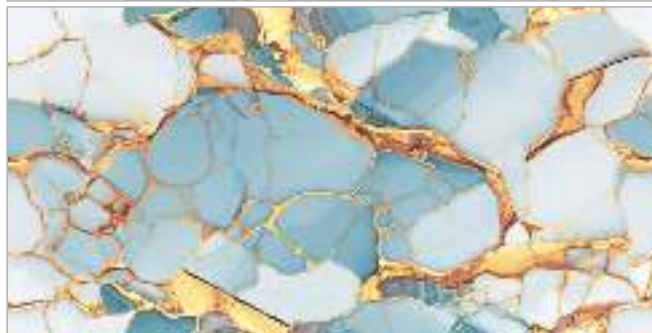

Glame
Series

ZARCI AQUA ENDLESS

[← BACK TO INDEX](#)

Surface :
Glossy

Size :
600x1200mm

Random : 3