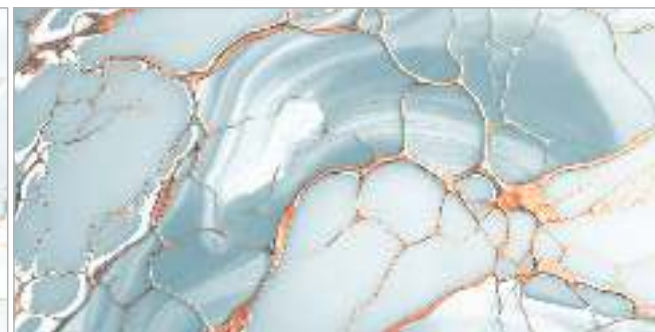

Glame
Series

XPOSED AQUA

[← BACK TO INDEX](#)

Surface :
Glossy

Size :
600x1200mm

Random : 3