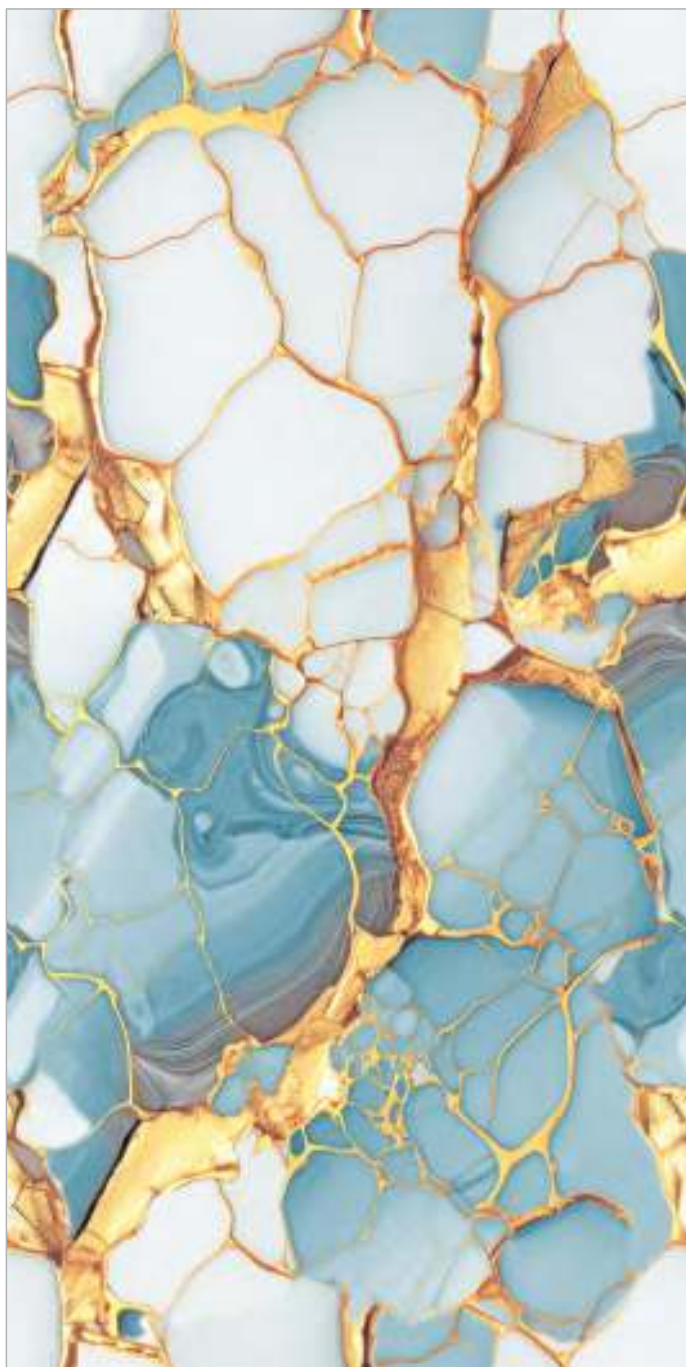

Random : 3

Glame
Series

VIGO GOLD ENDLESS

[← BACK TO INDEX](#)

Surface :
Glossy

Size :
600x1200mm

Random : 3

Glame
Series