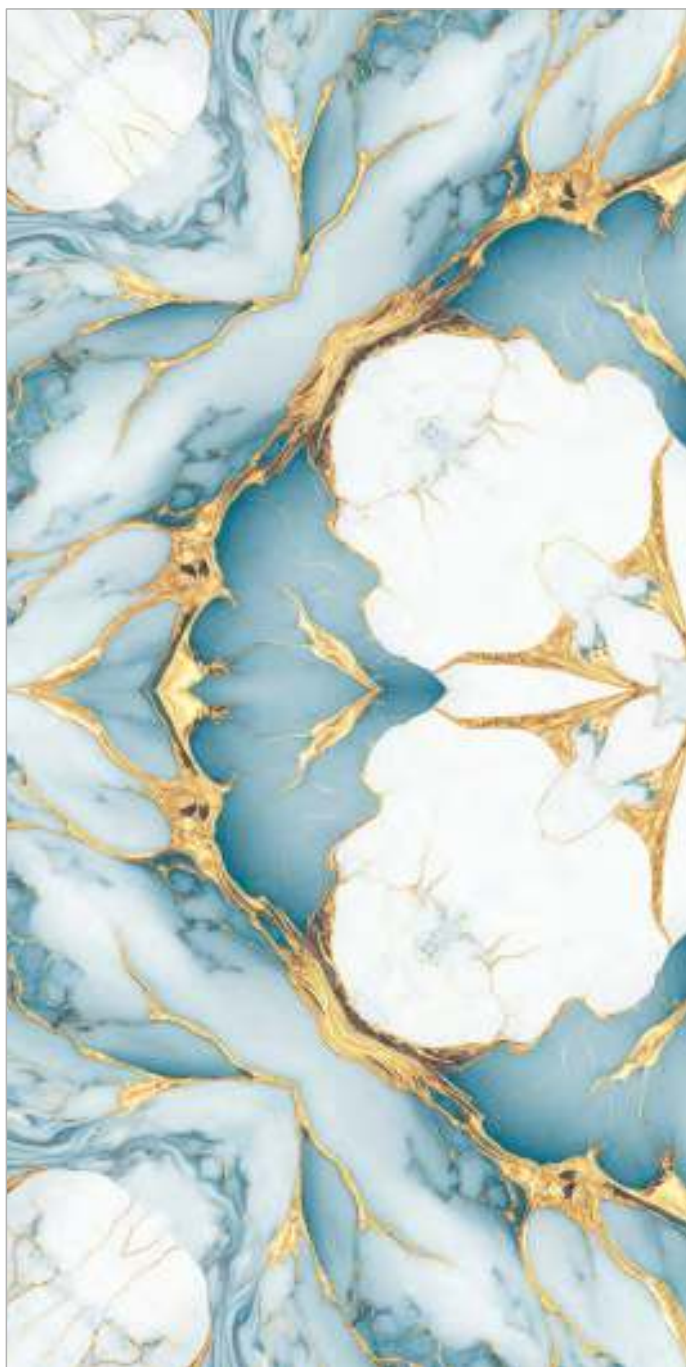

ARABIAN GOLD ENDLESS