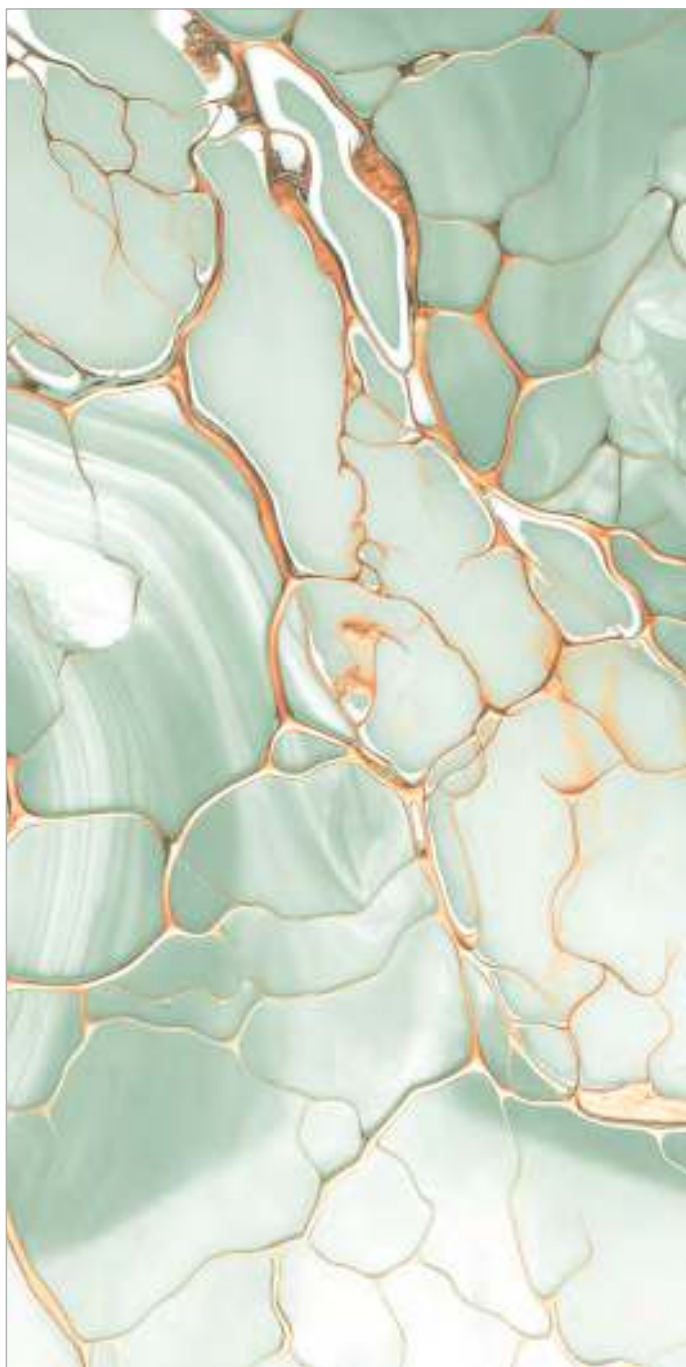

Glame
Series

XPOSED GREEN

[← BACK TO INDEX](#)

Surface :
Glossy

Size :
600x1200mm

Random : 3