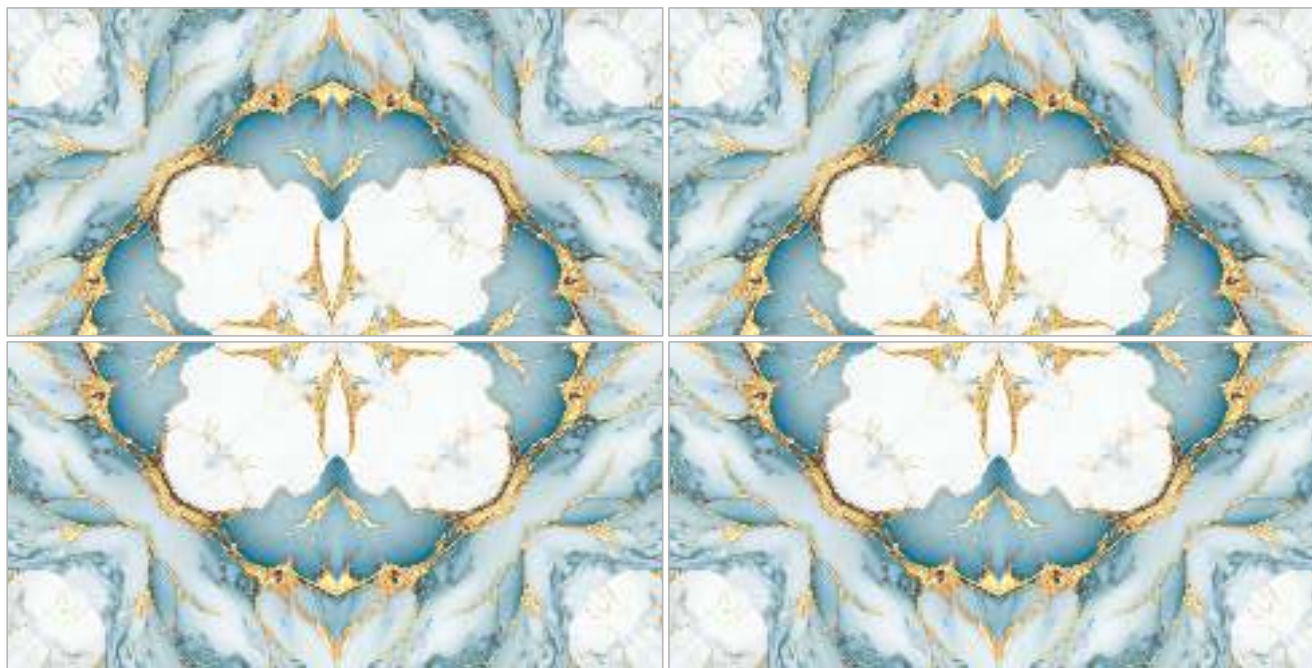

ARABIAN GOLD ENDLESS

Glame
Series

BM ARMODA AQUA

[←](#) BACK TO INDEX

Surface :
Glossy

Size :
600x1200mm

Random : 1

Glame
Series