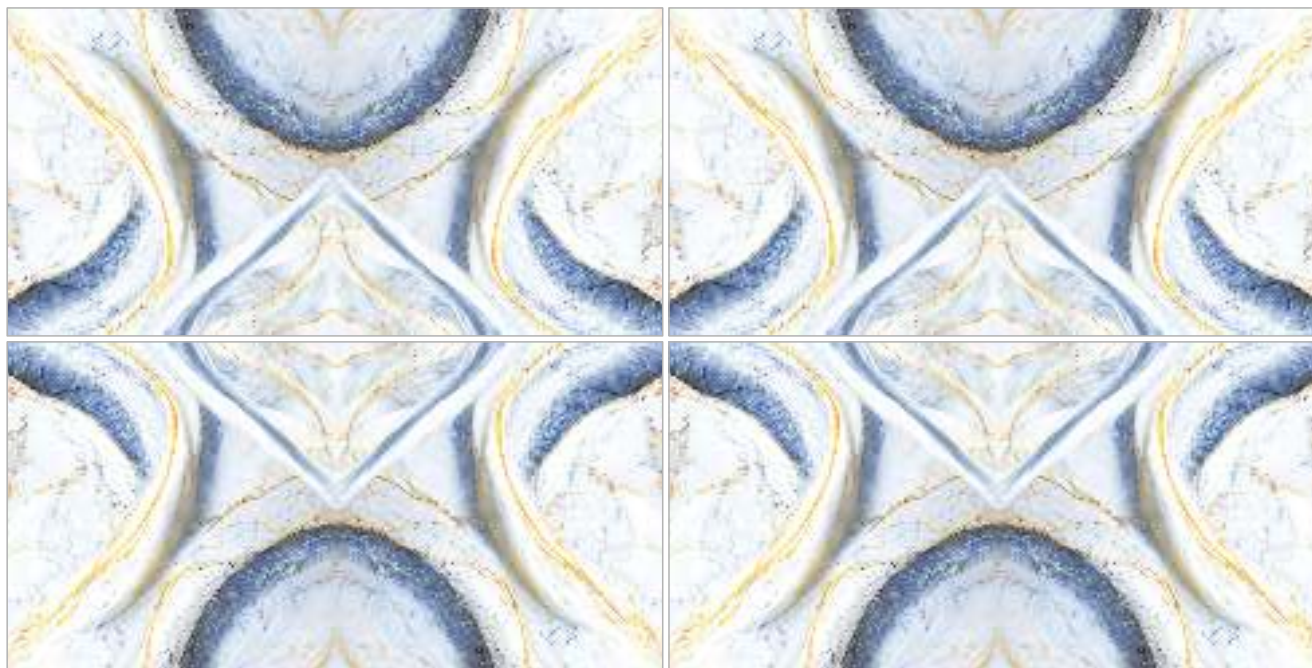

Glame
Series

BM DENIM GOLD

[←](#) BACK TO INDEX

Surface :
Glossy

Size :
600x1200mm

Random : 1