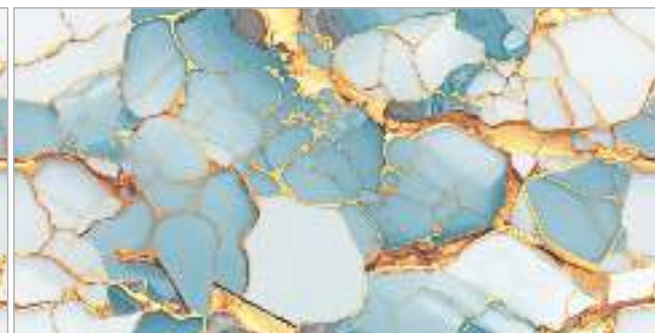

Glame
Series

ZARCI AQUA ENDLESS

[← BACK TO INDEX](#)

Surface :
Glossy

Size :
600x1200mm

Random : 3