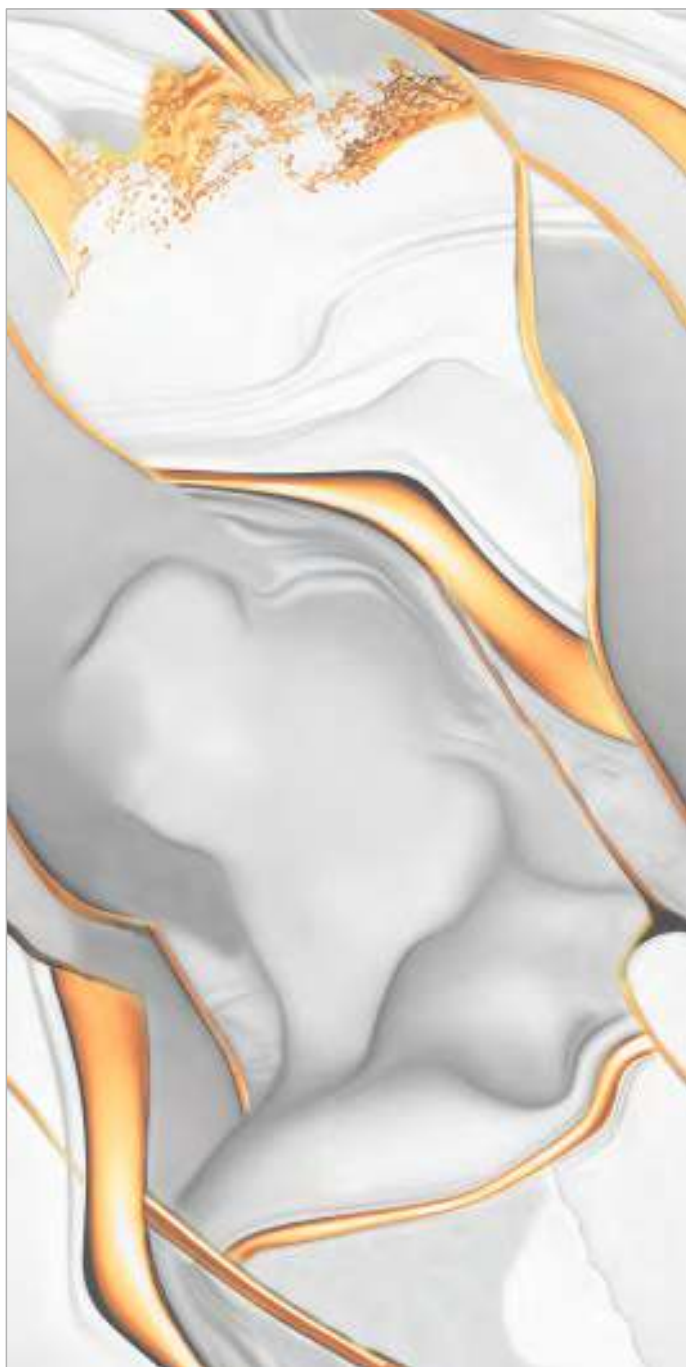

Glame
Series

PESCO METAL ENDLESS

[←](#) BACK TO INDEX

Surface :
Glossy

Size :
600x1200mm

Random : 3