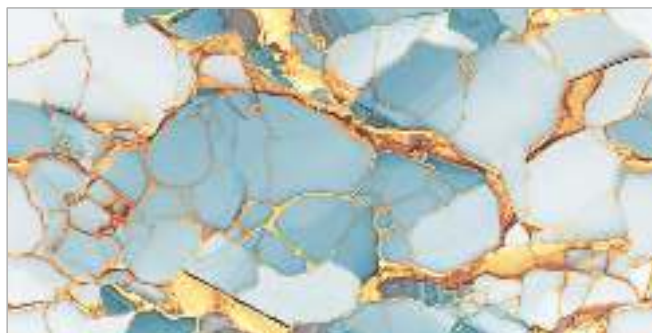

Glame
Series

ZARCI AQUA ENDLESS

[← BACK TO INDEX](#)

Surface :
Glossy

Size :
600x1200mm

Random : 3