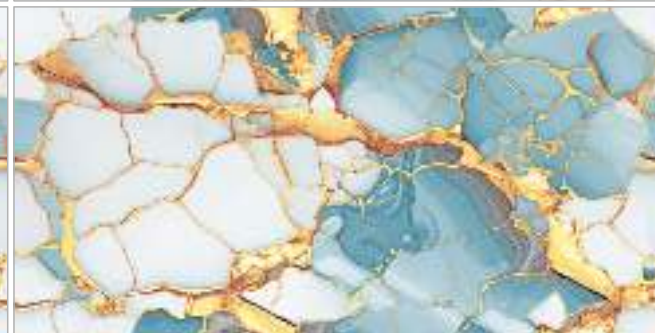

Glame
Series

ZARCI AQUA ENDLESS

[← BACK TO INDEX](#)

Surface :
Glossy

Size :
600x1200mm

Random : 3