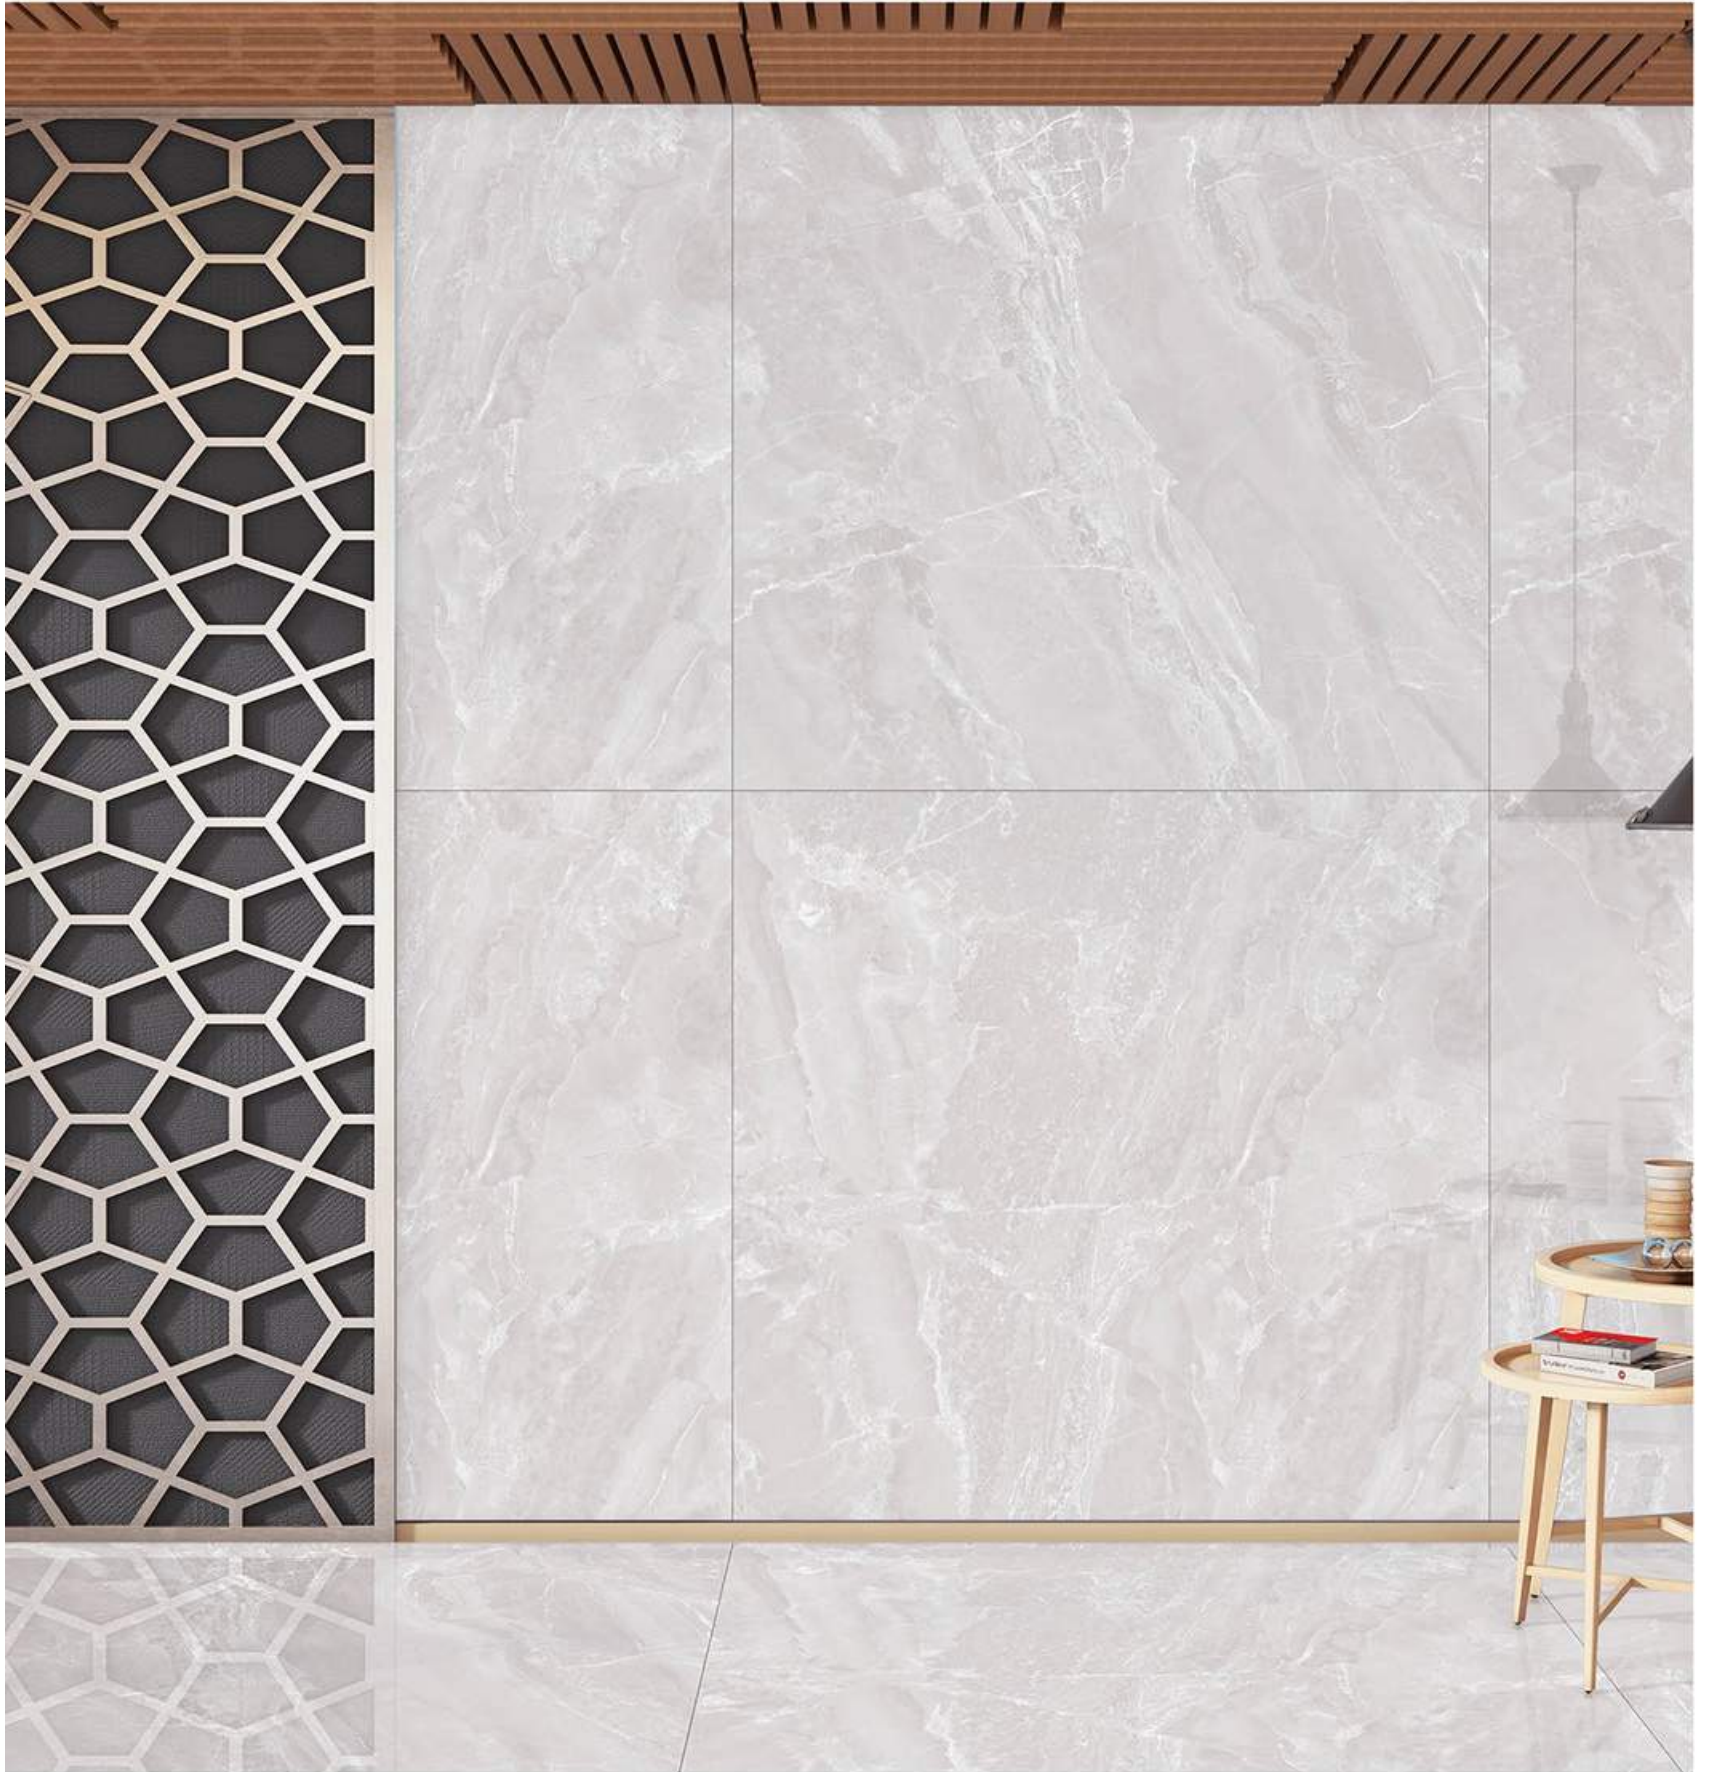

TOPAZ ONYX SMOKE

GLOSSY

12000 x 12000

RANDOM

TORINA BEIGE

GLOSSY

RANDOM

TORINA GREY

GLOSSY

RANDOM

CONCEPT OF VENUS WHITE

VENUS WHITE

GLOSSY

12000 x 12000

RANDOM

VERSILIA SMOKE