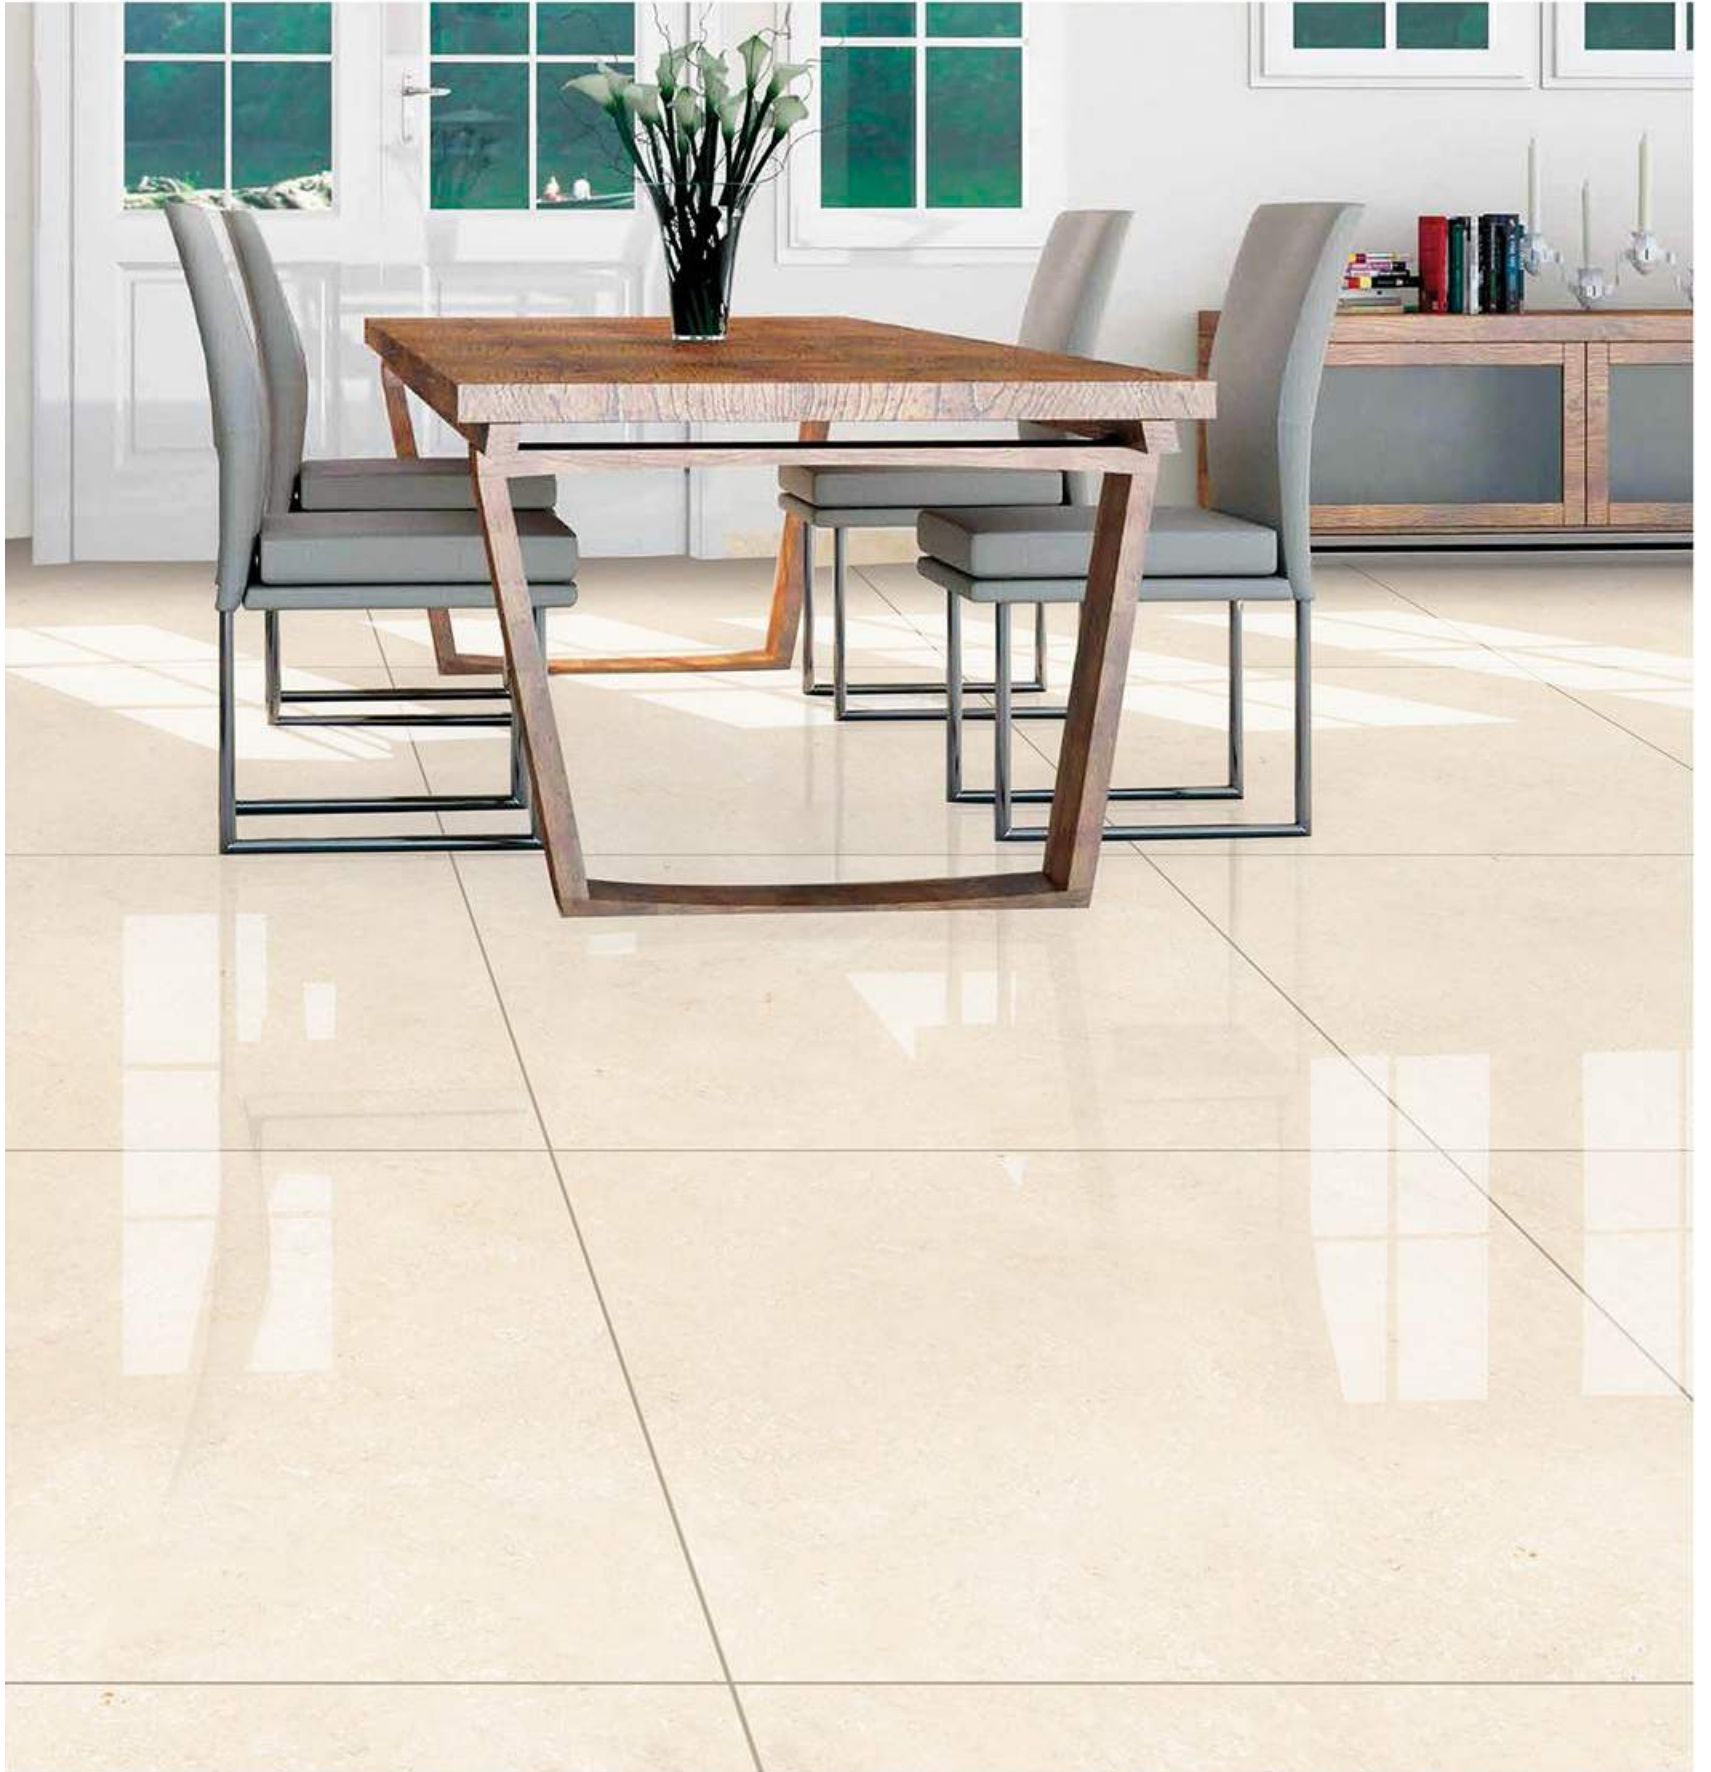

CONCEPT OF HEXA IVORY