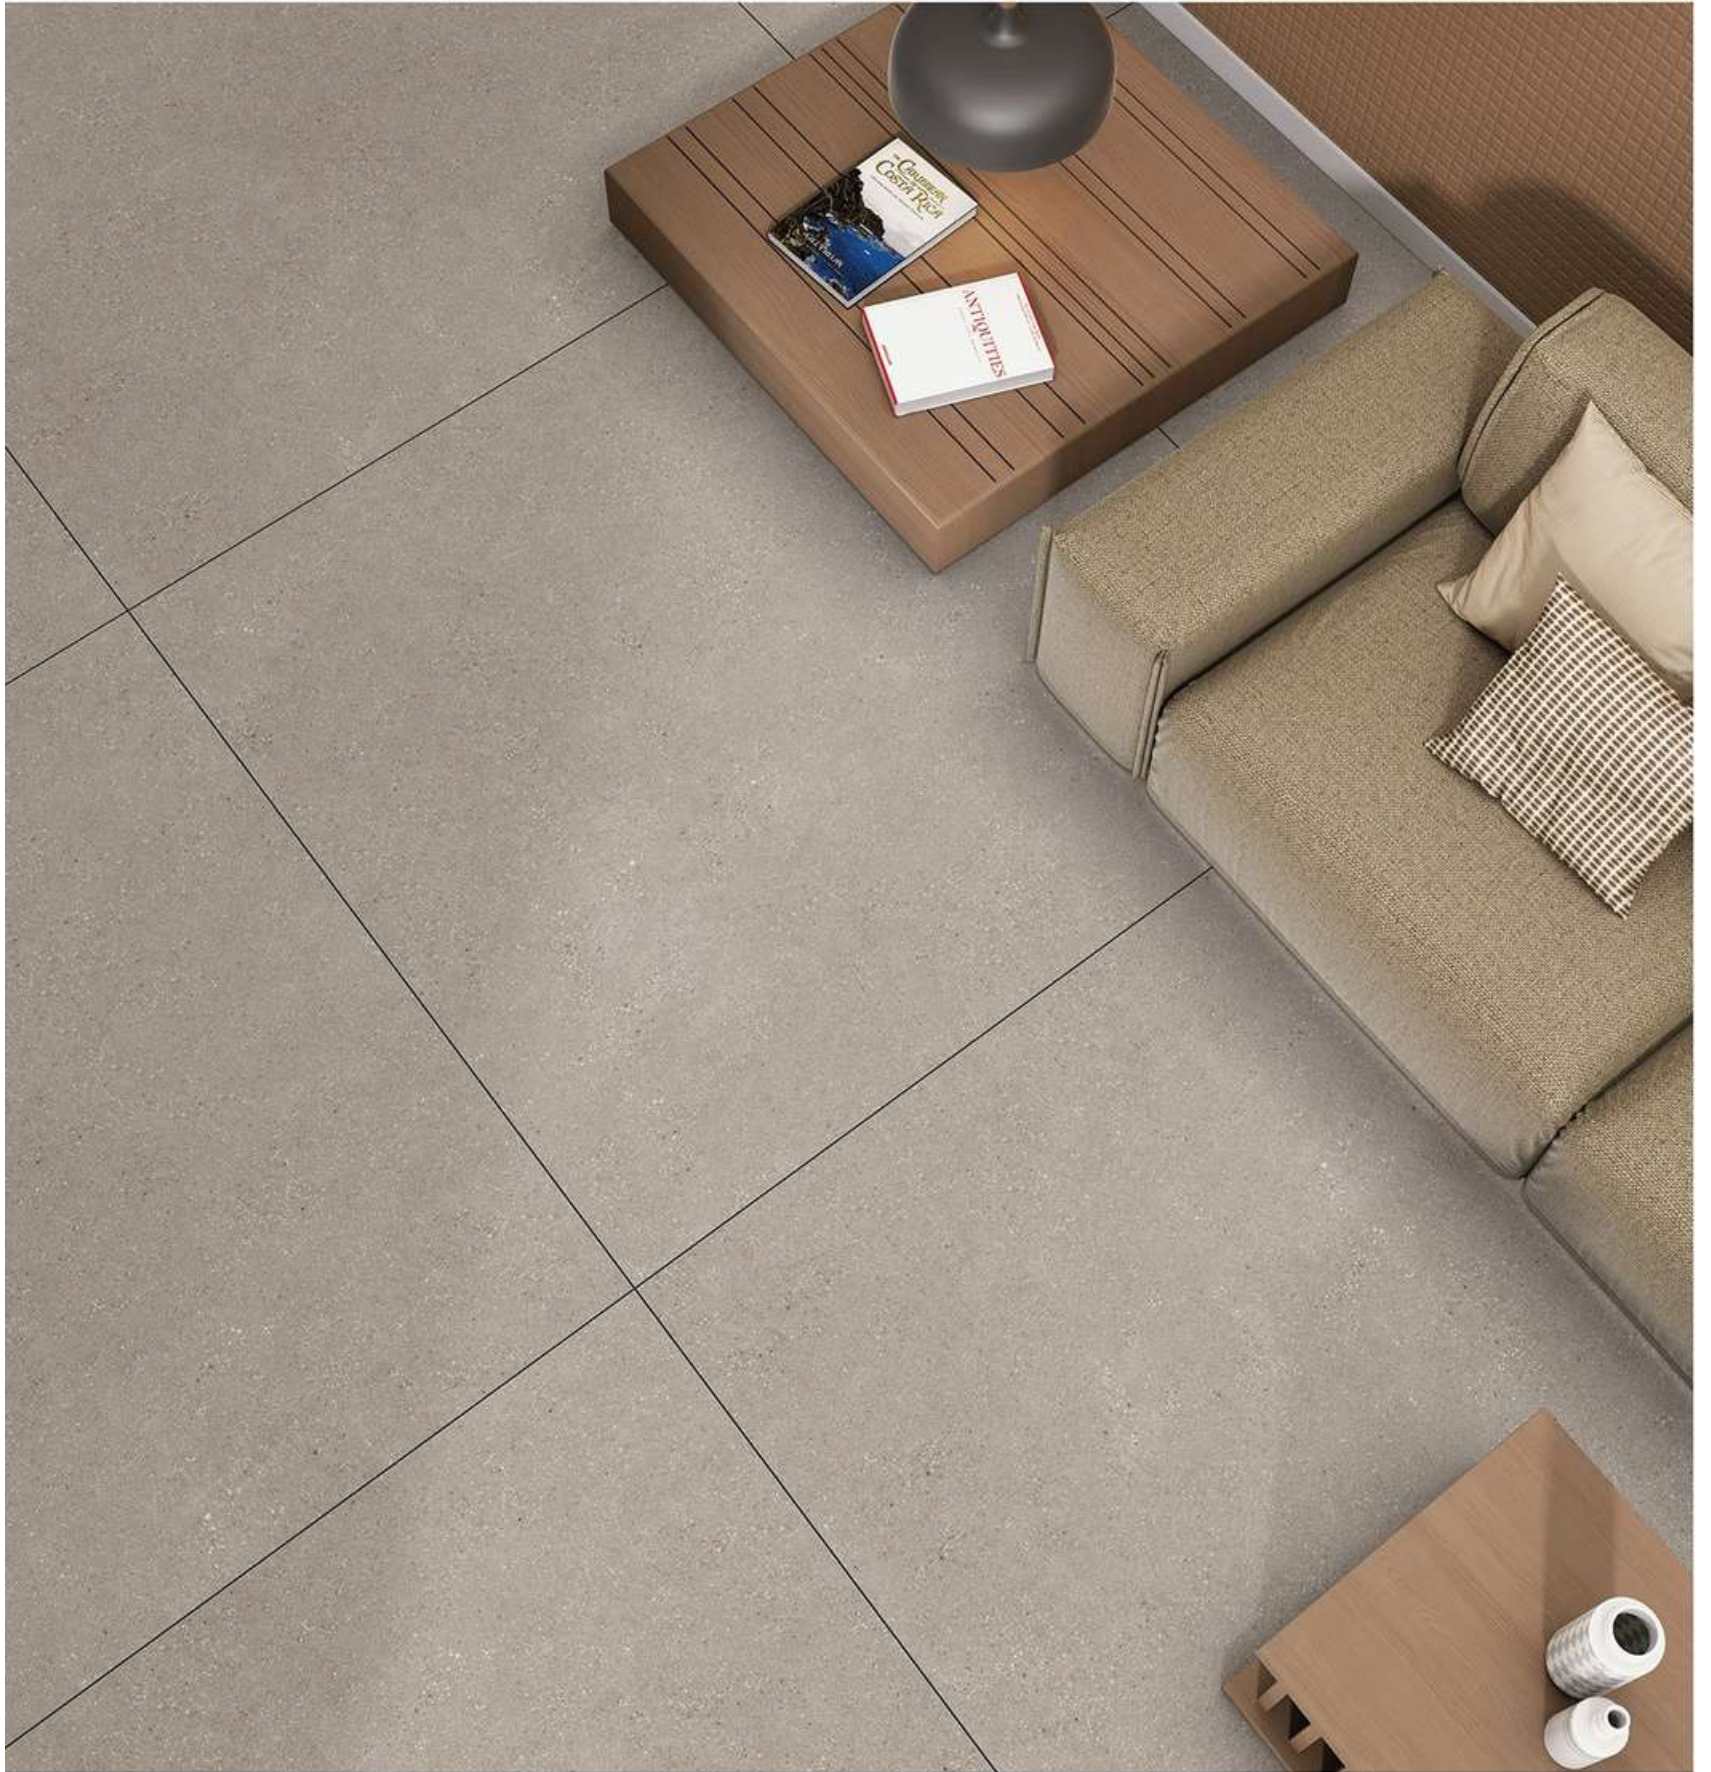

CONCEPT OF DUST BROWN