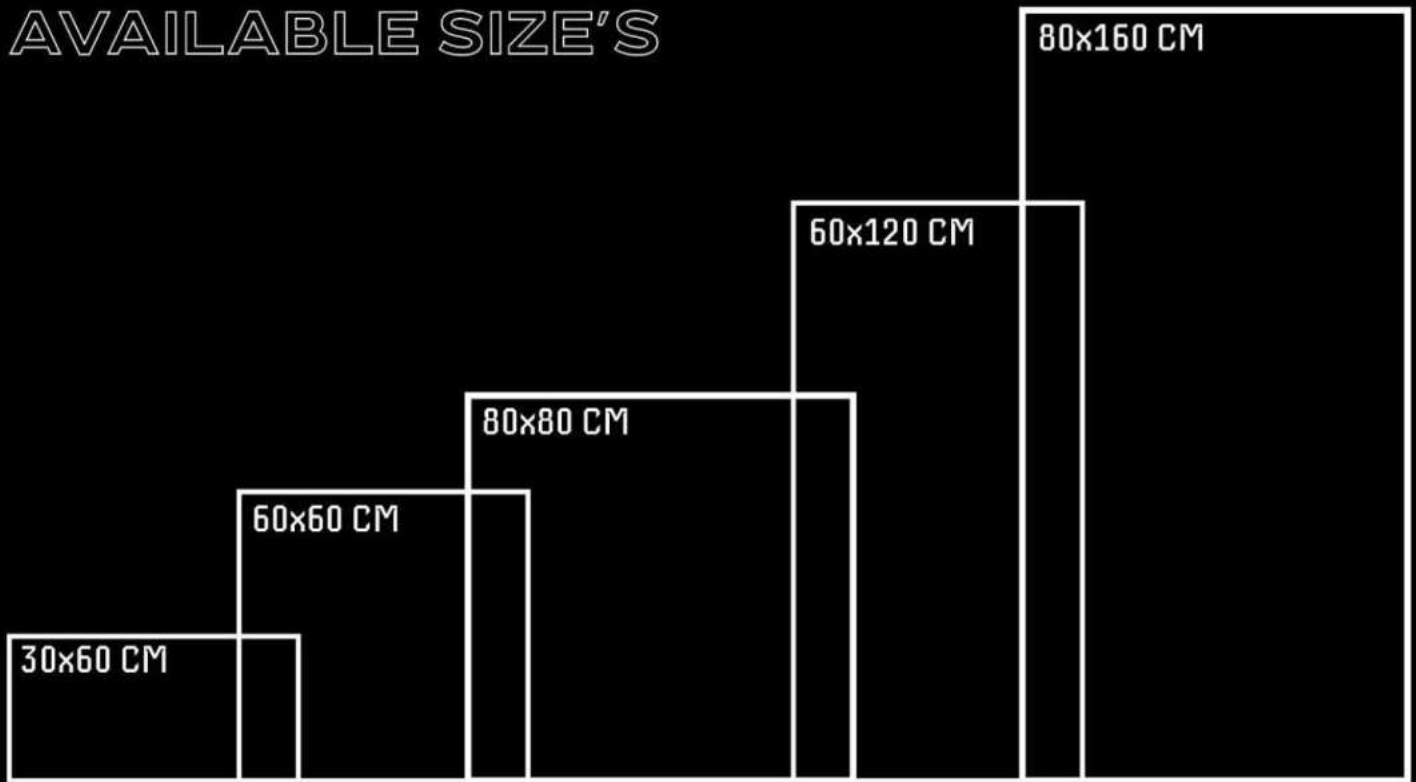

DIMENSIONAL  
STABILITY

## AVAILABLE SIZE'S

## Technique

Aesthetic,  
Exotic,  
Exquisite,  
Mystical

800 X 800 MM  
600 X 600 MM

**AEDEA**

12 RANDOM

ALASKA WHITE

800 X 800 MM  
600 X 600 MM

ALASKA  
WHITE