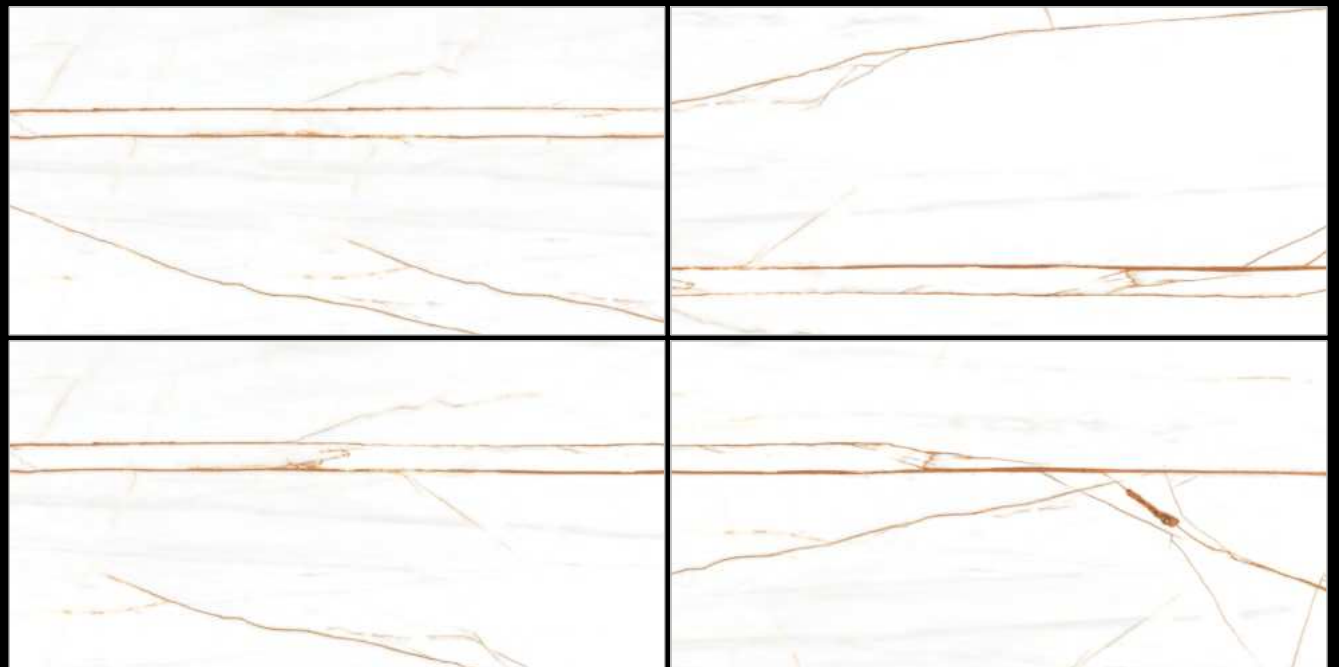

## ULTIMO BROWN

---

[← BACK TO INDEX](#)

Surface :  
Glossy

Size :  
600x1200mm

Random : 4