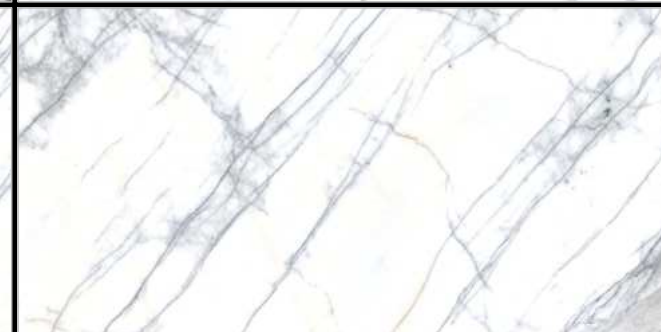

## SEOUL WHITE

---

[← BACK TO INDEX](#)

Surface :  
Glossy

Size :  
600x1200mm

Random : 3