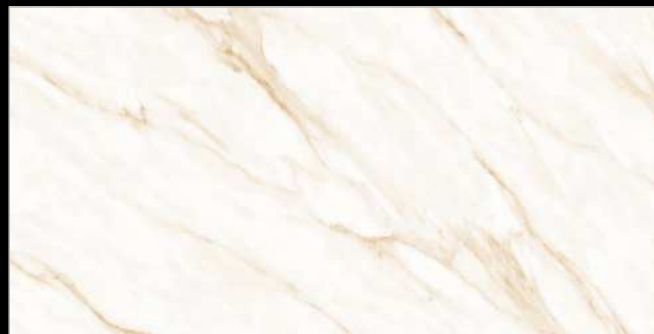

## NILE BROWN

---

[← BACK TO INDEX](#)

Surface :  
Glossy

Size :  
600x1200mm

Random : 4

NILE BROWN