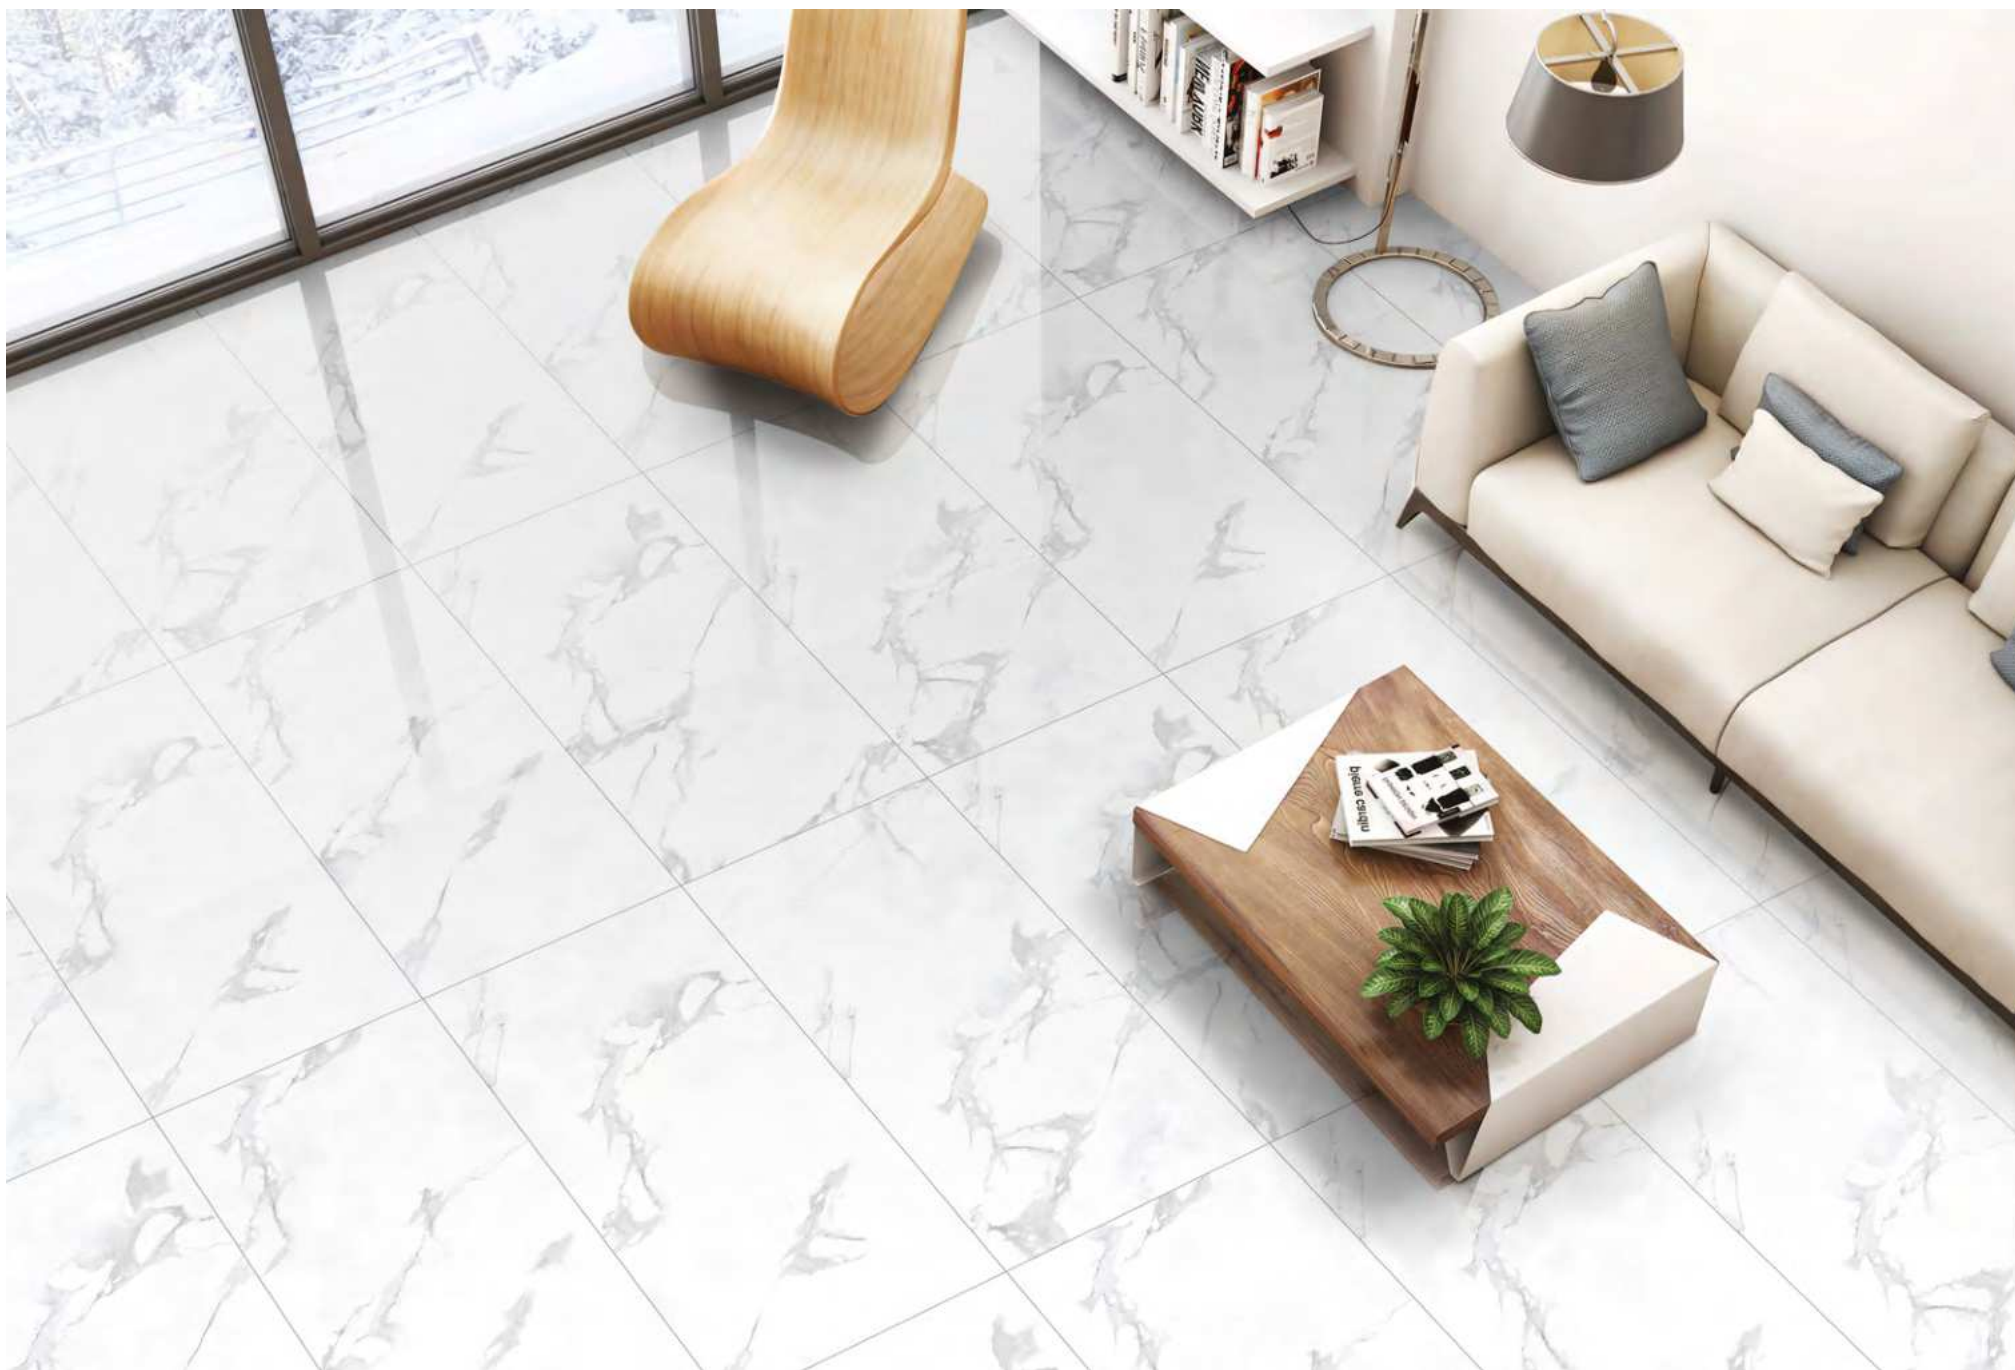

## LUXE TREVORE

---

[← BACK TO INDEX](#)

Surface :  
Glossy

Size :  
600x1200mm

Random : 4

LUXE TREVORE