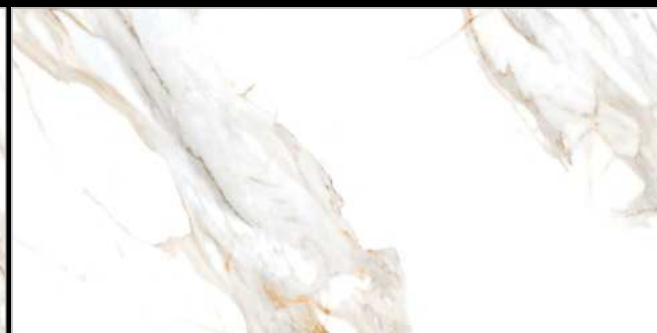

## DIVINA CARRARA

---

[← BACK TO INDEX](#)

Surface :  
Glossy

Size :  
600x1200mm

Random : 4