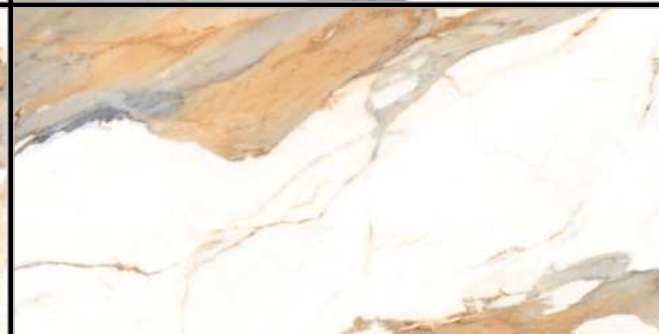

## ROMA CALCUTTA

---

[← BACK TO INDEX](#)

Surface :  
Glossy

Size :  
600x1200mm

Random : 4