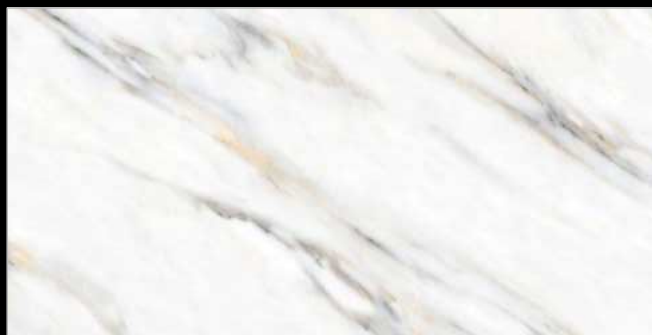

## CRESTOLA BIANCO

---

[← BACK TO INDEX](#)

Surface :  
Glossy

Size :  
600x1200mm

Random : 4

CRESTOLA BIANCO