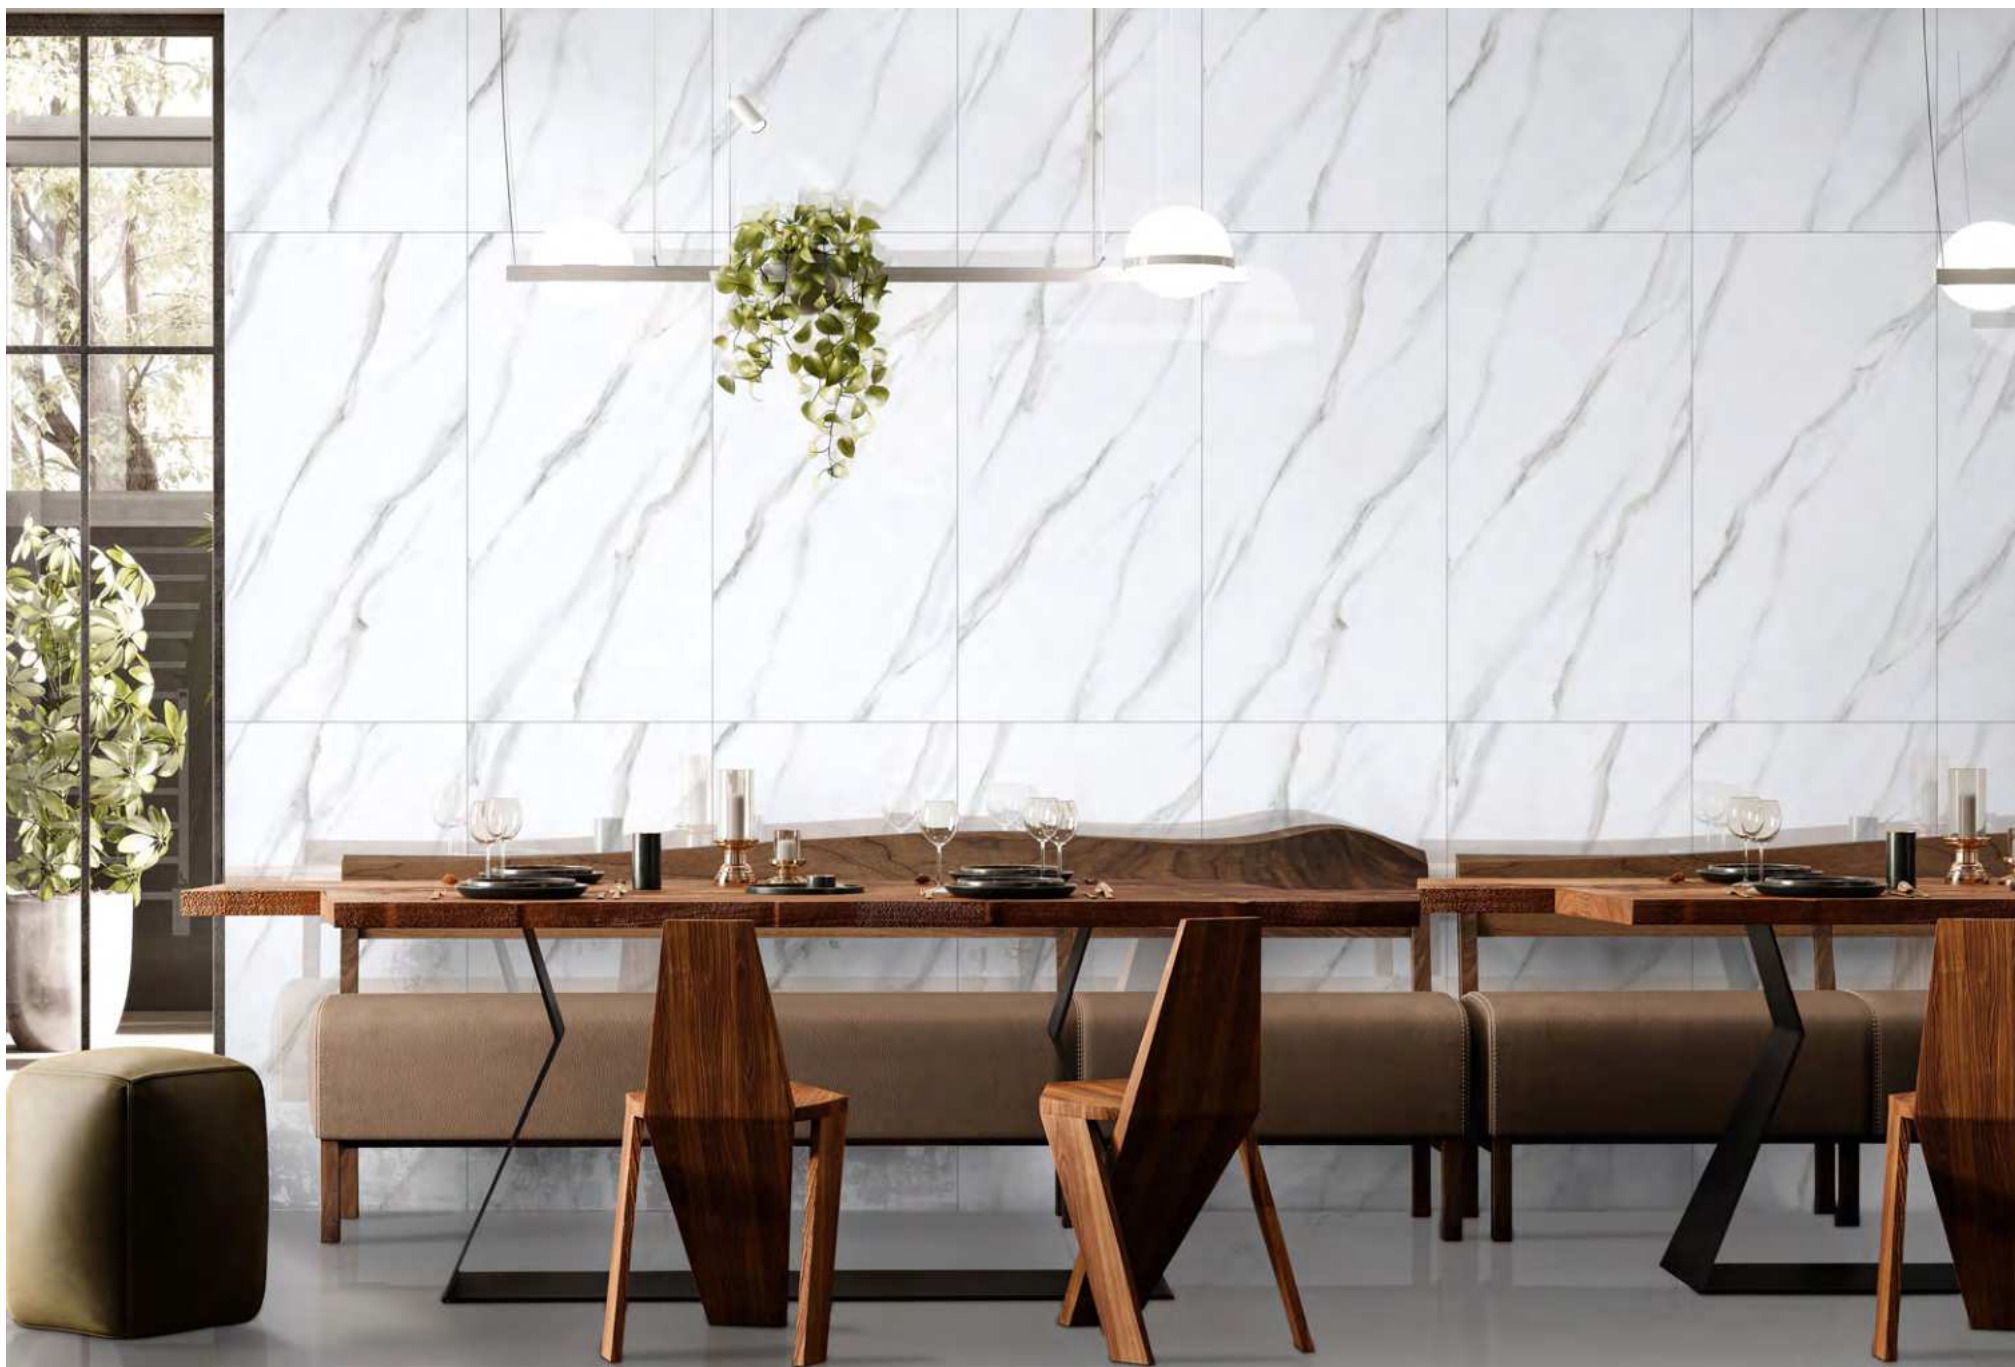

## AGATA BIANCO

---

[← BACK TO INDEX](#)

Surface :  
Glossy

Size :  
600x1200mm

Random : 4

AGATA BIANCO