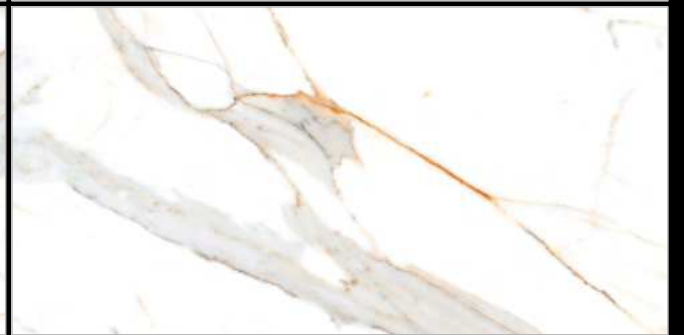

## ELEGANCE

---

[← BACK TO INDEX](#)

Surface :  
Glossy

Size :  
600x1200mm

Random : 3

ELEGANCE