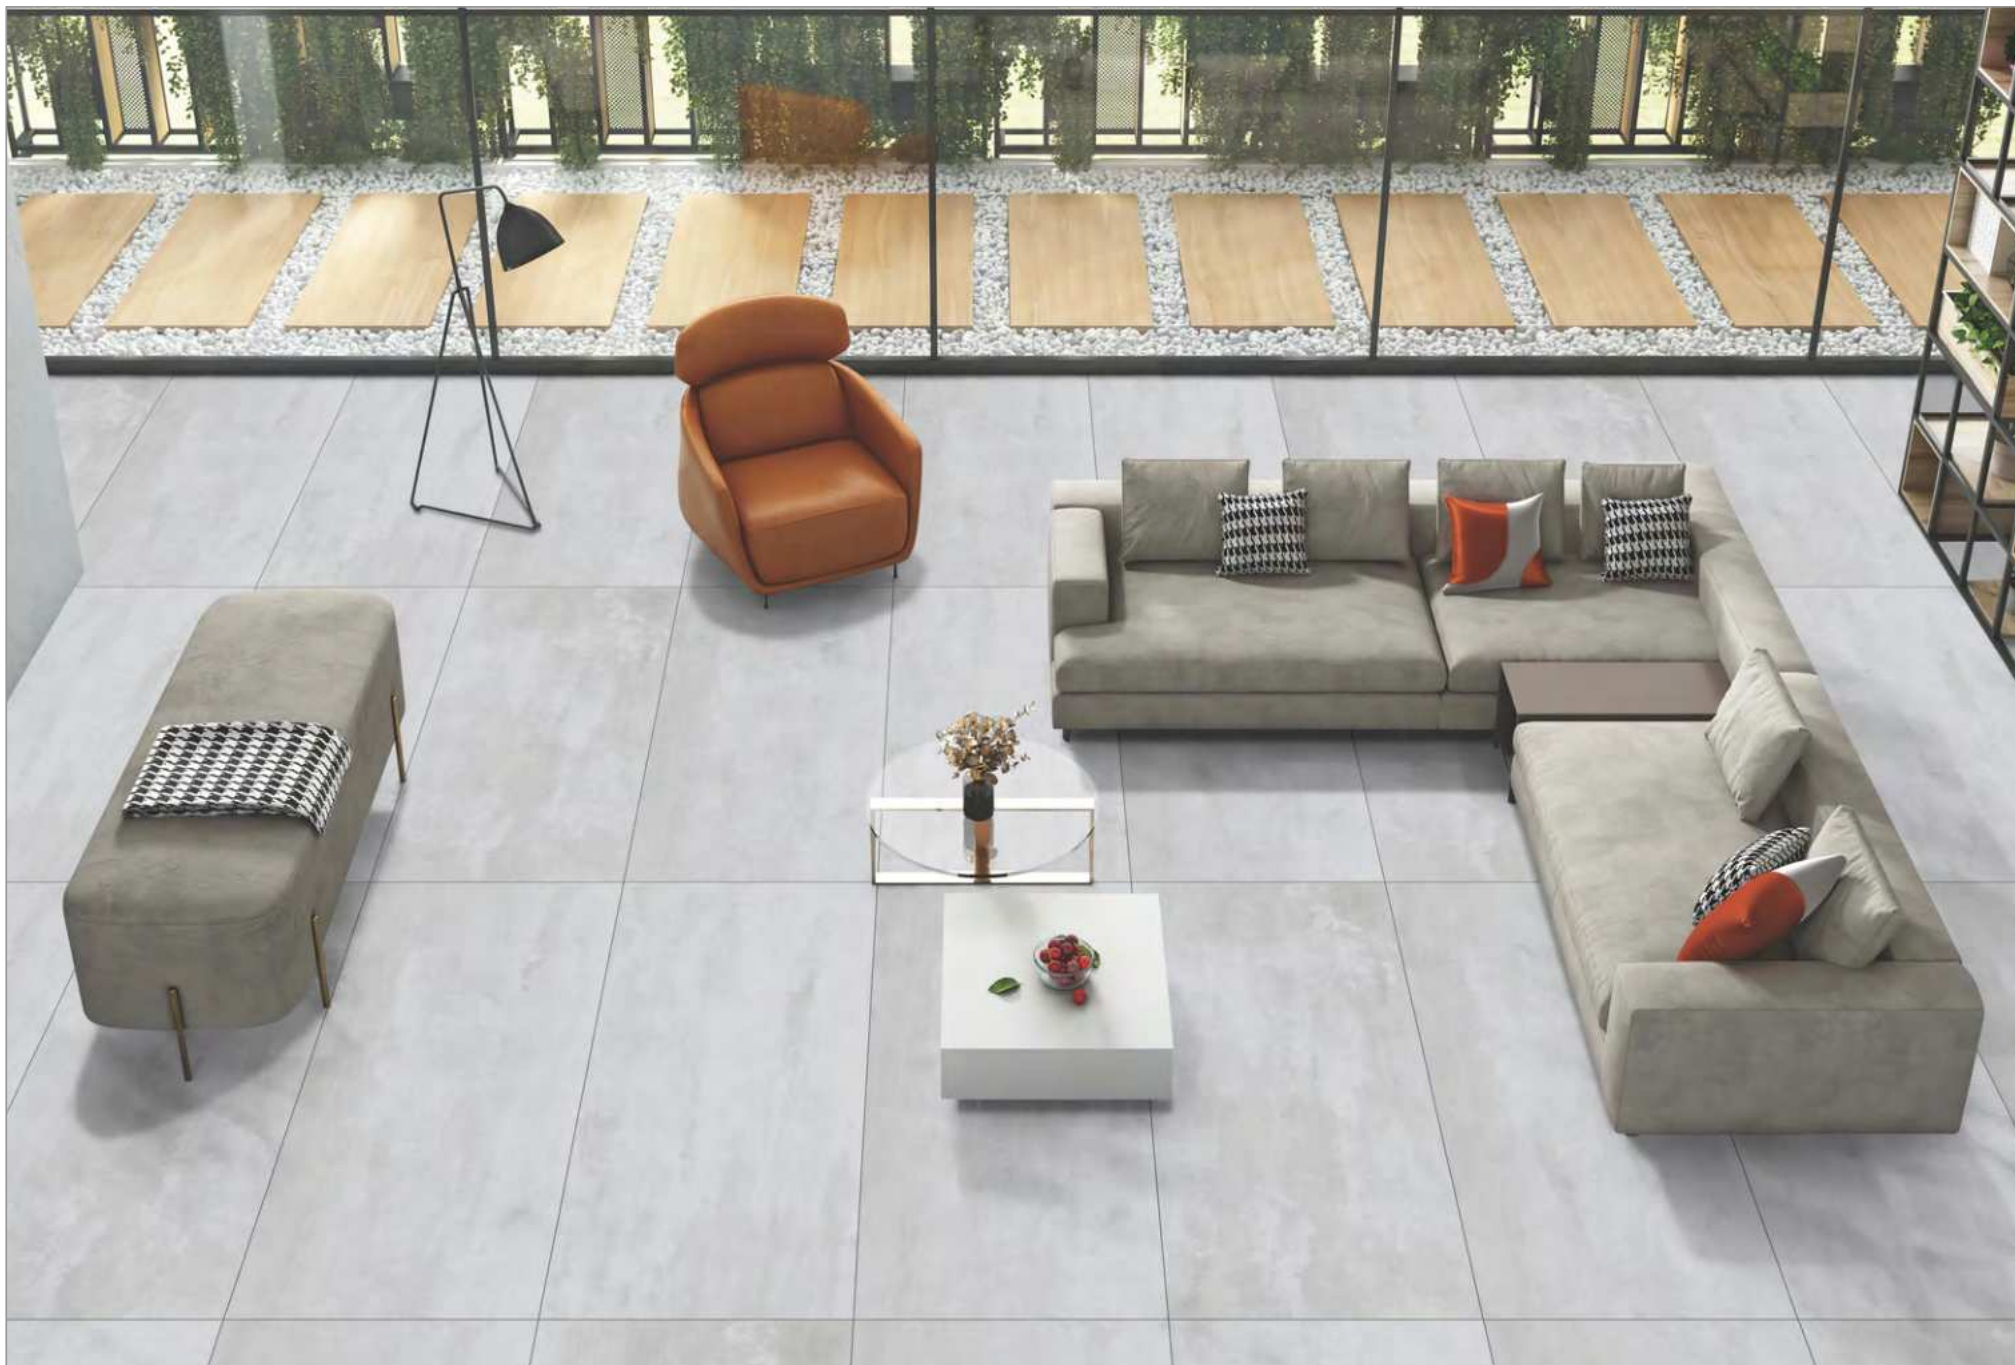

## SELIS BIANCO

---

[← BACK TO INDEX](#)

Surface :  
Matt

Size :  
600x1200mm

Random : 3

SELIS BIANCO

**MATT**  
FINISH