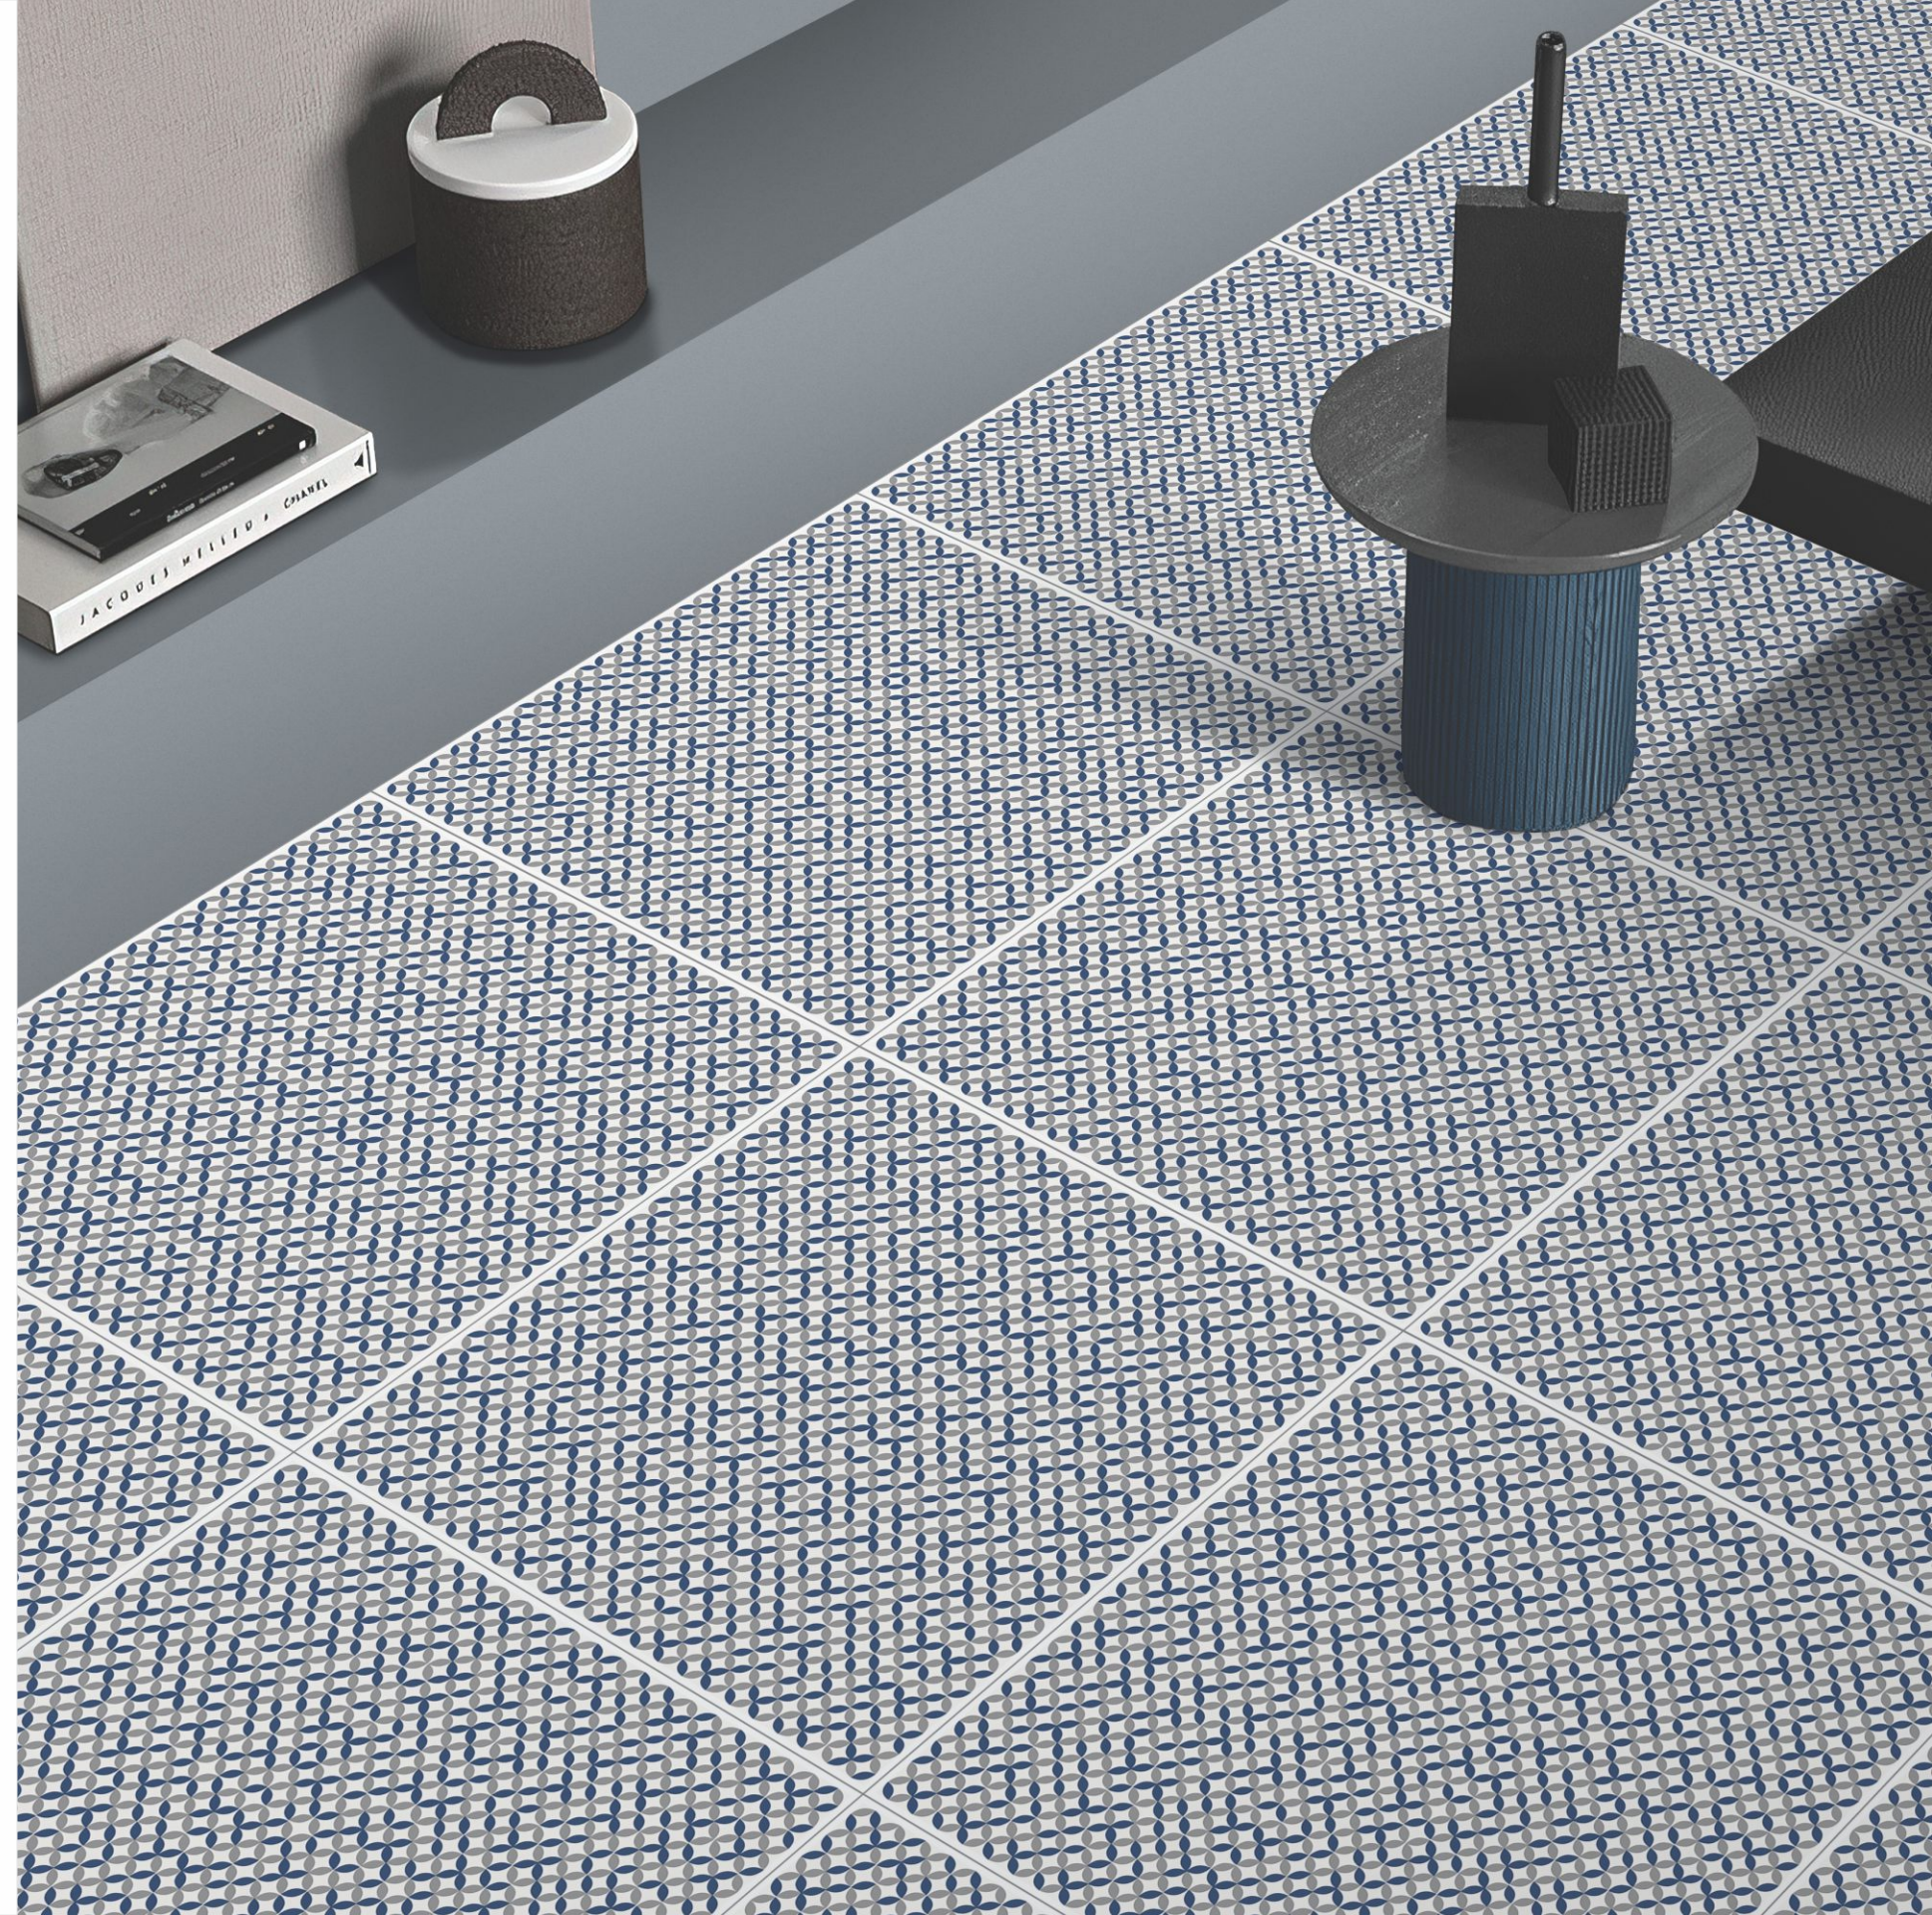

Carving Decor

Name
DECOR 17

Size
600x600mm

Thickness
8mm