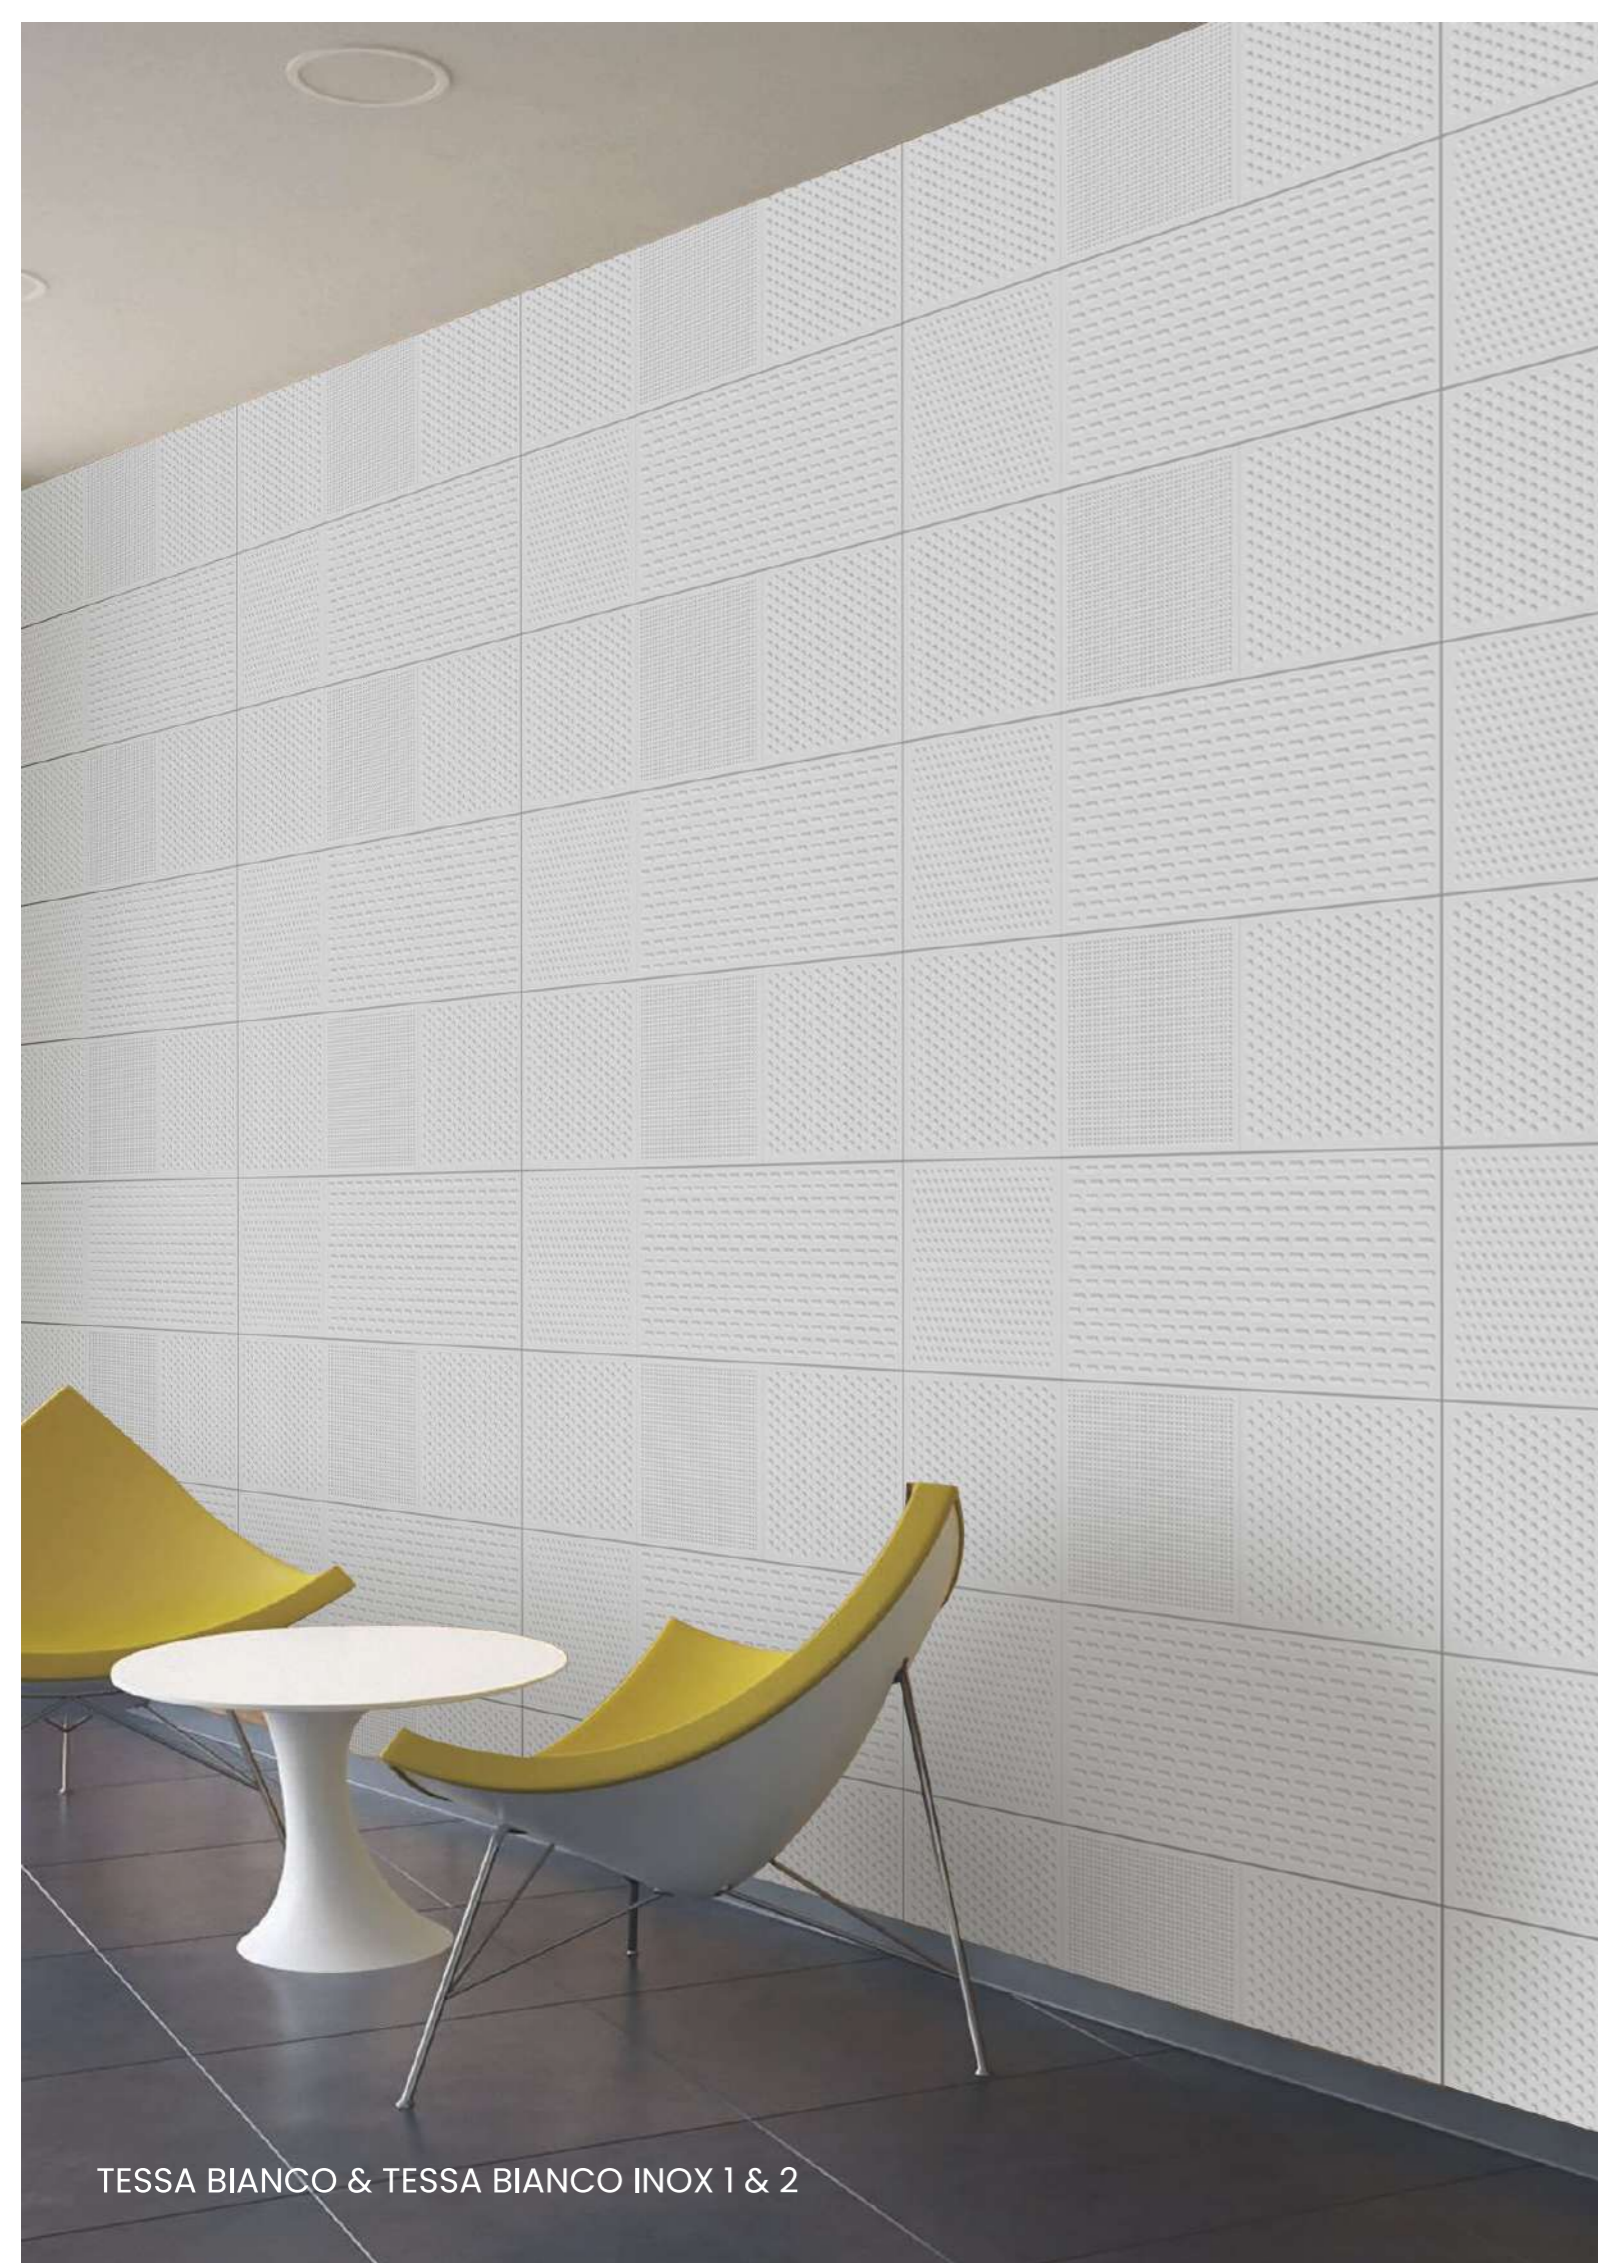

TESSA BIANCO & TESSA BIANCO INOX 1 & 2