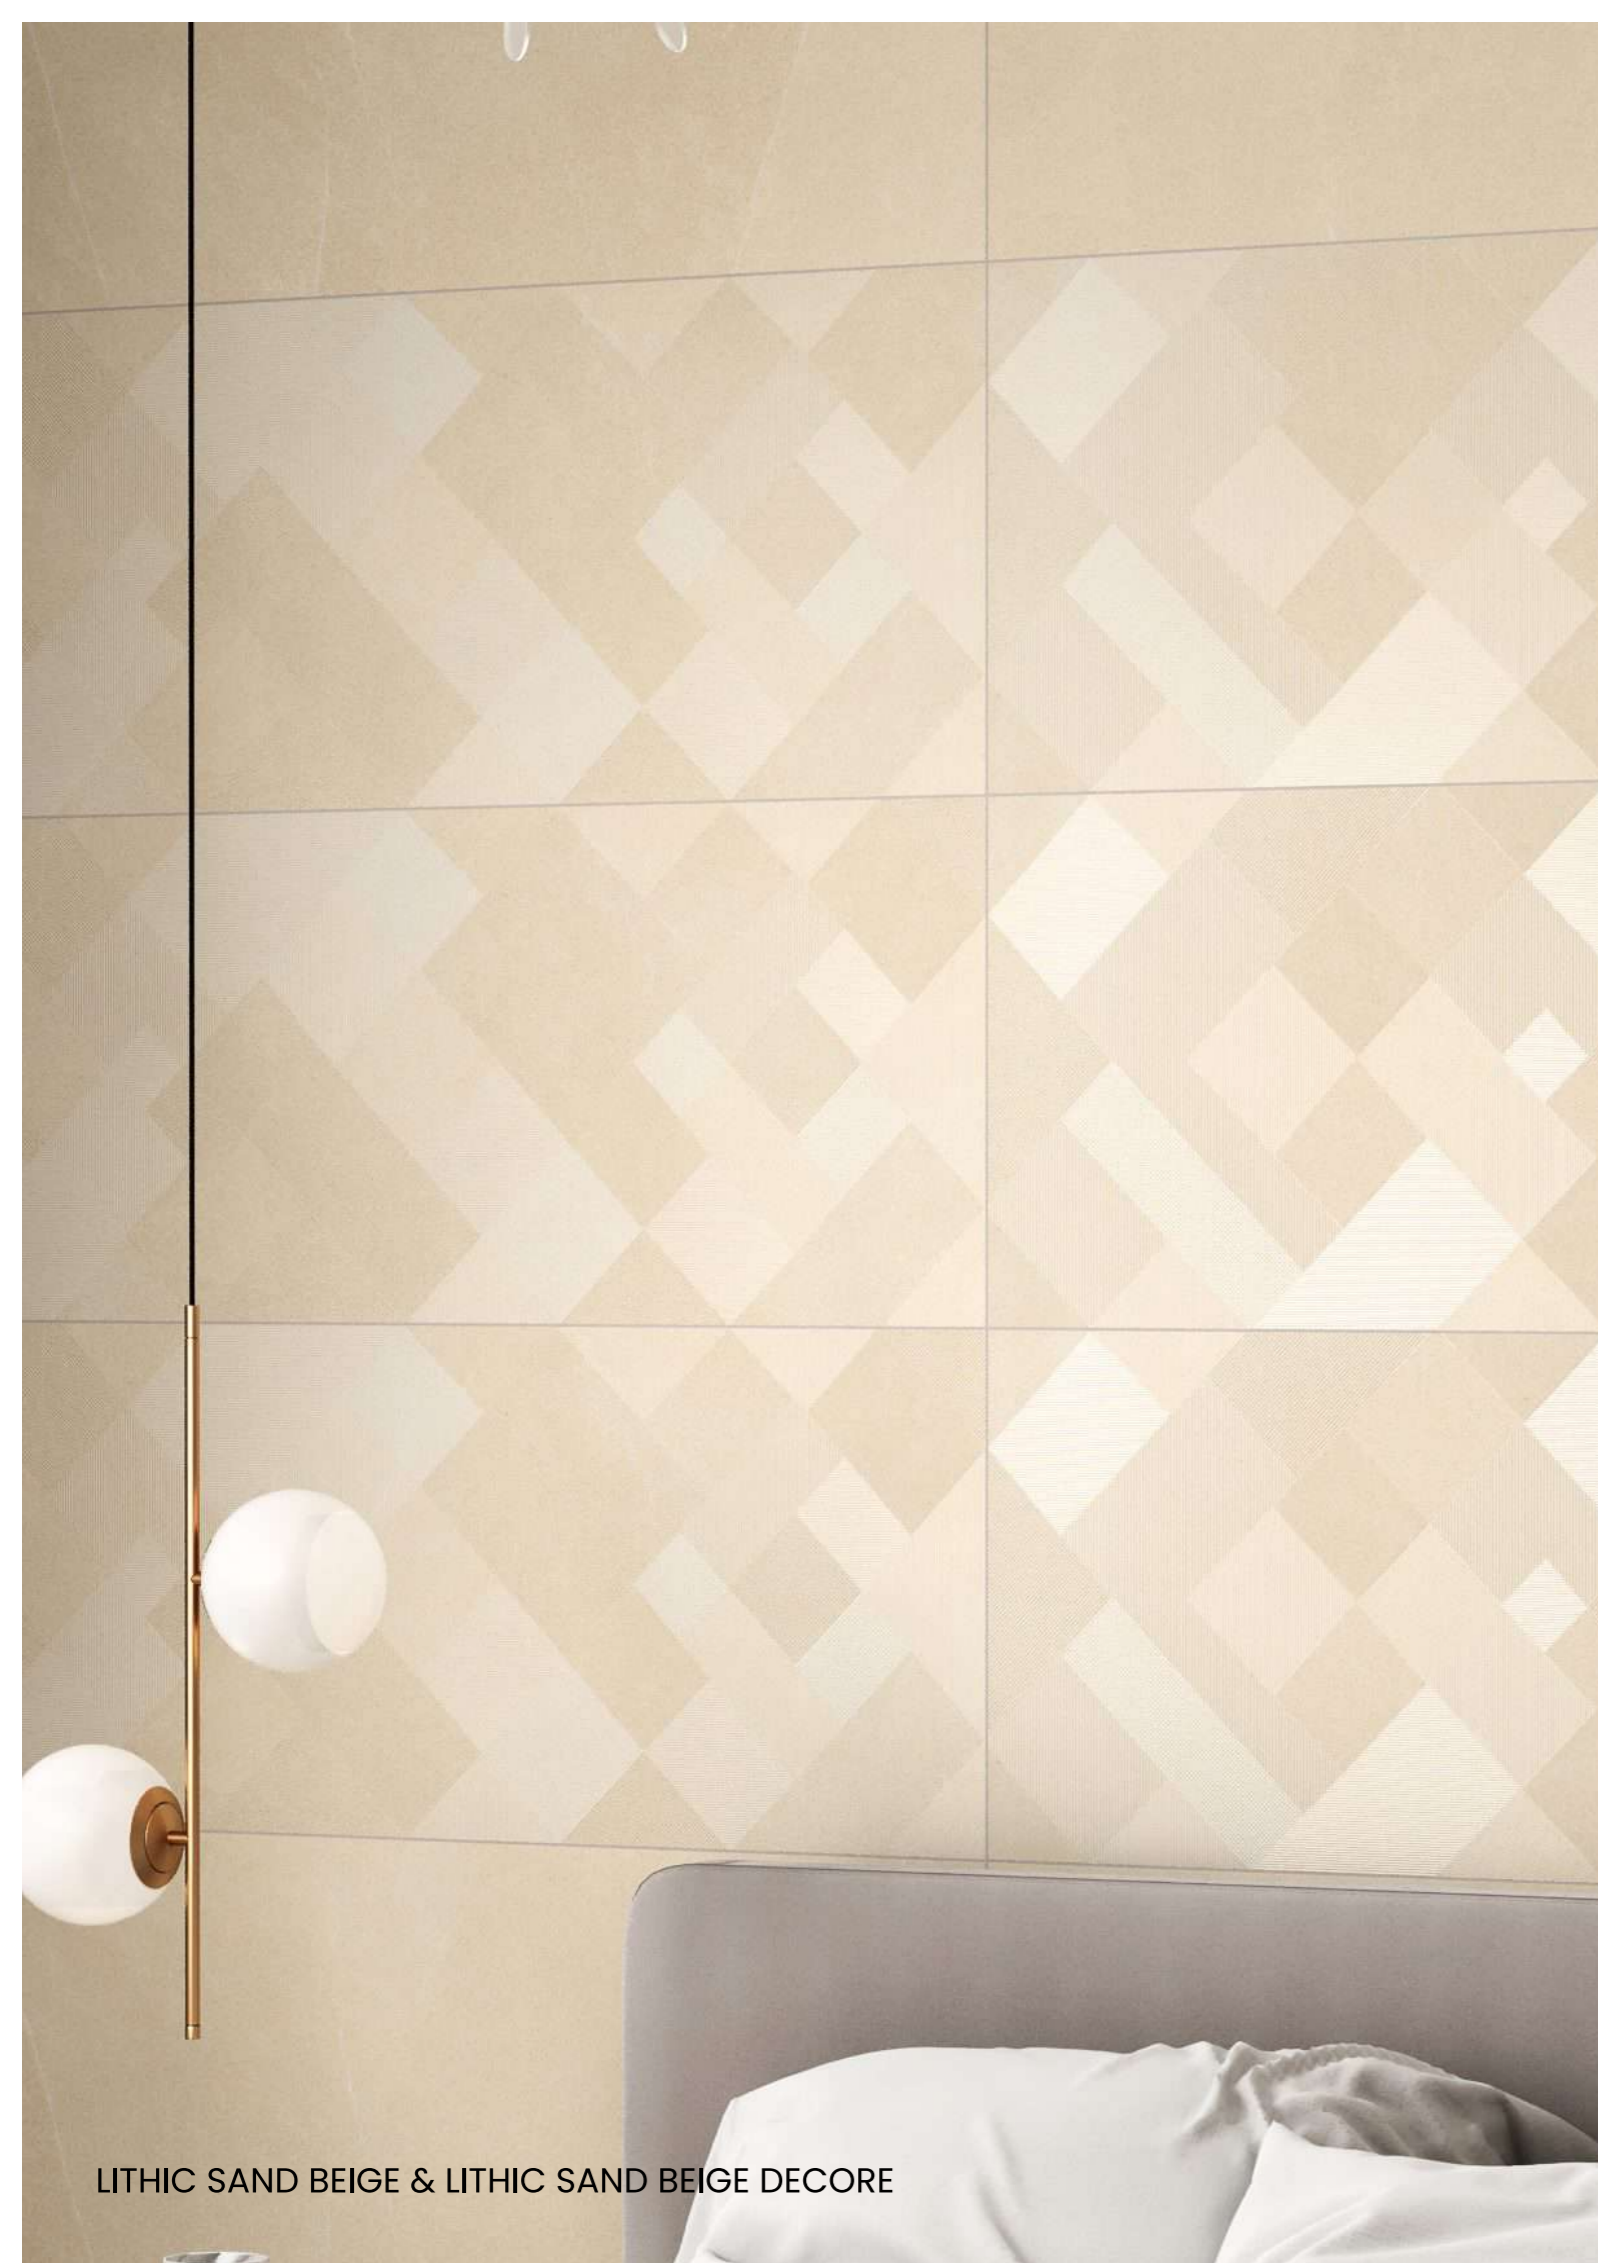

LITHIC SAND_{SERIES}

LITHIC SAND BEIGE

LITHIC SAND BEIGE DECORE

R-4

Elegant touch

GVT / PGVT 400X1200MM
THICKNESS: 9MM

LITHIC SAND BEIGE & LITHIC SAND BEIGE DECORE

LITHIC SAND BEIGE & LITHIC SAND BEIGE DECORE