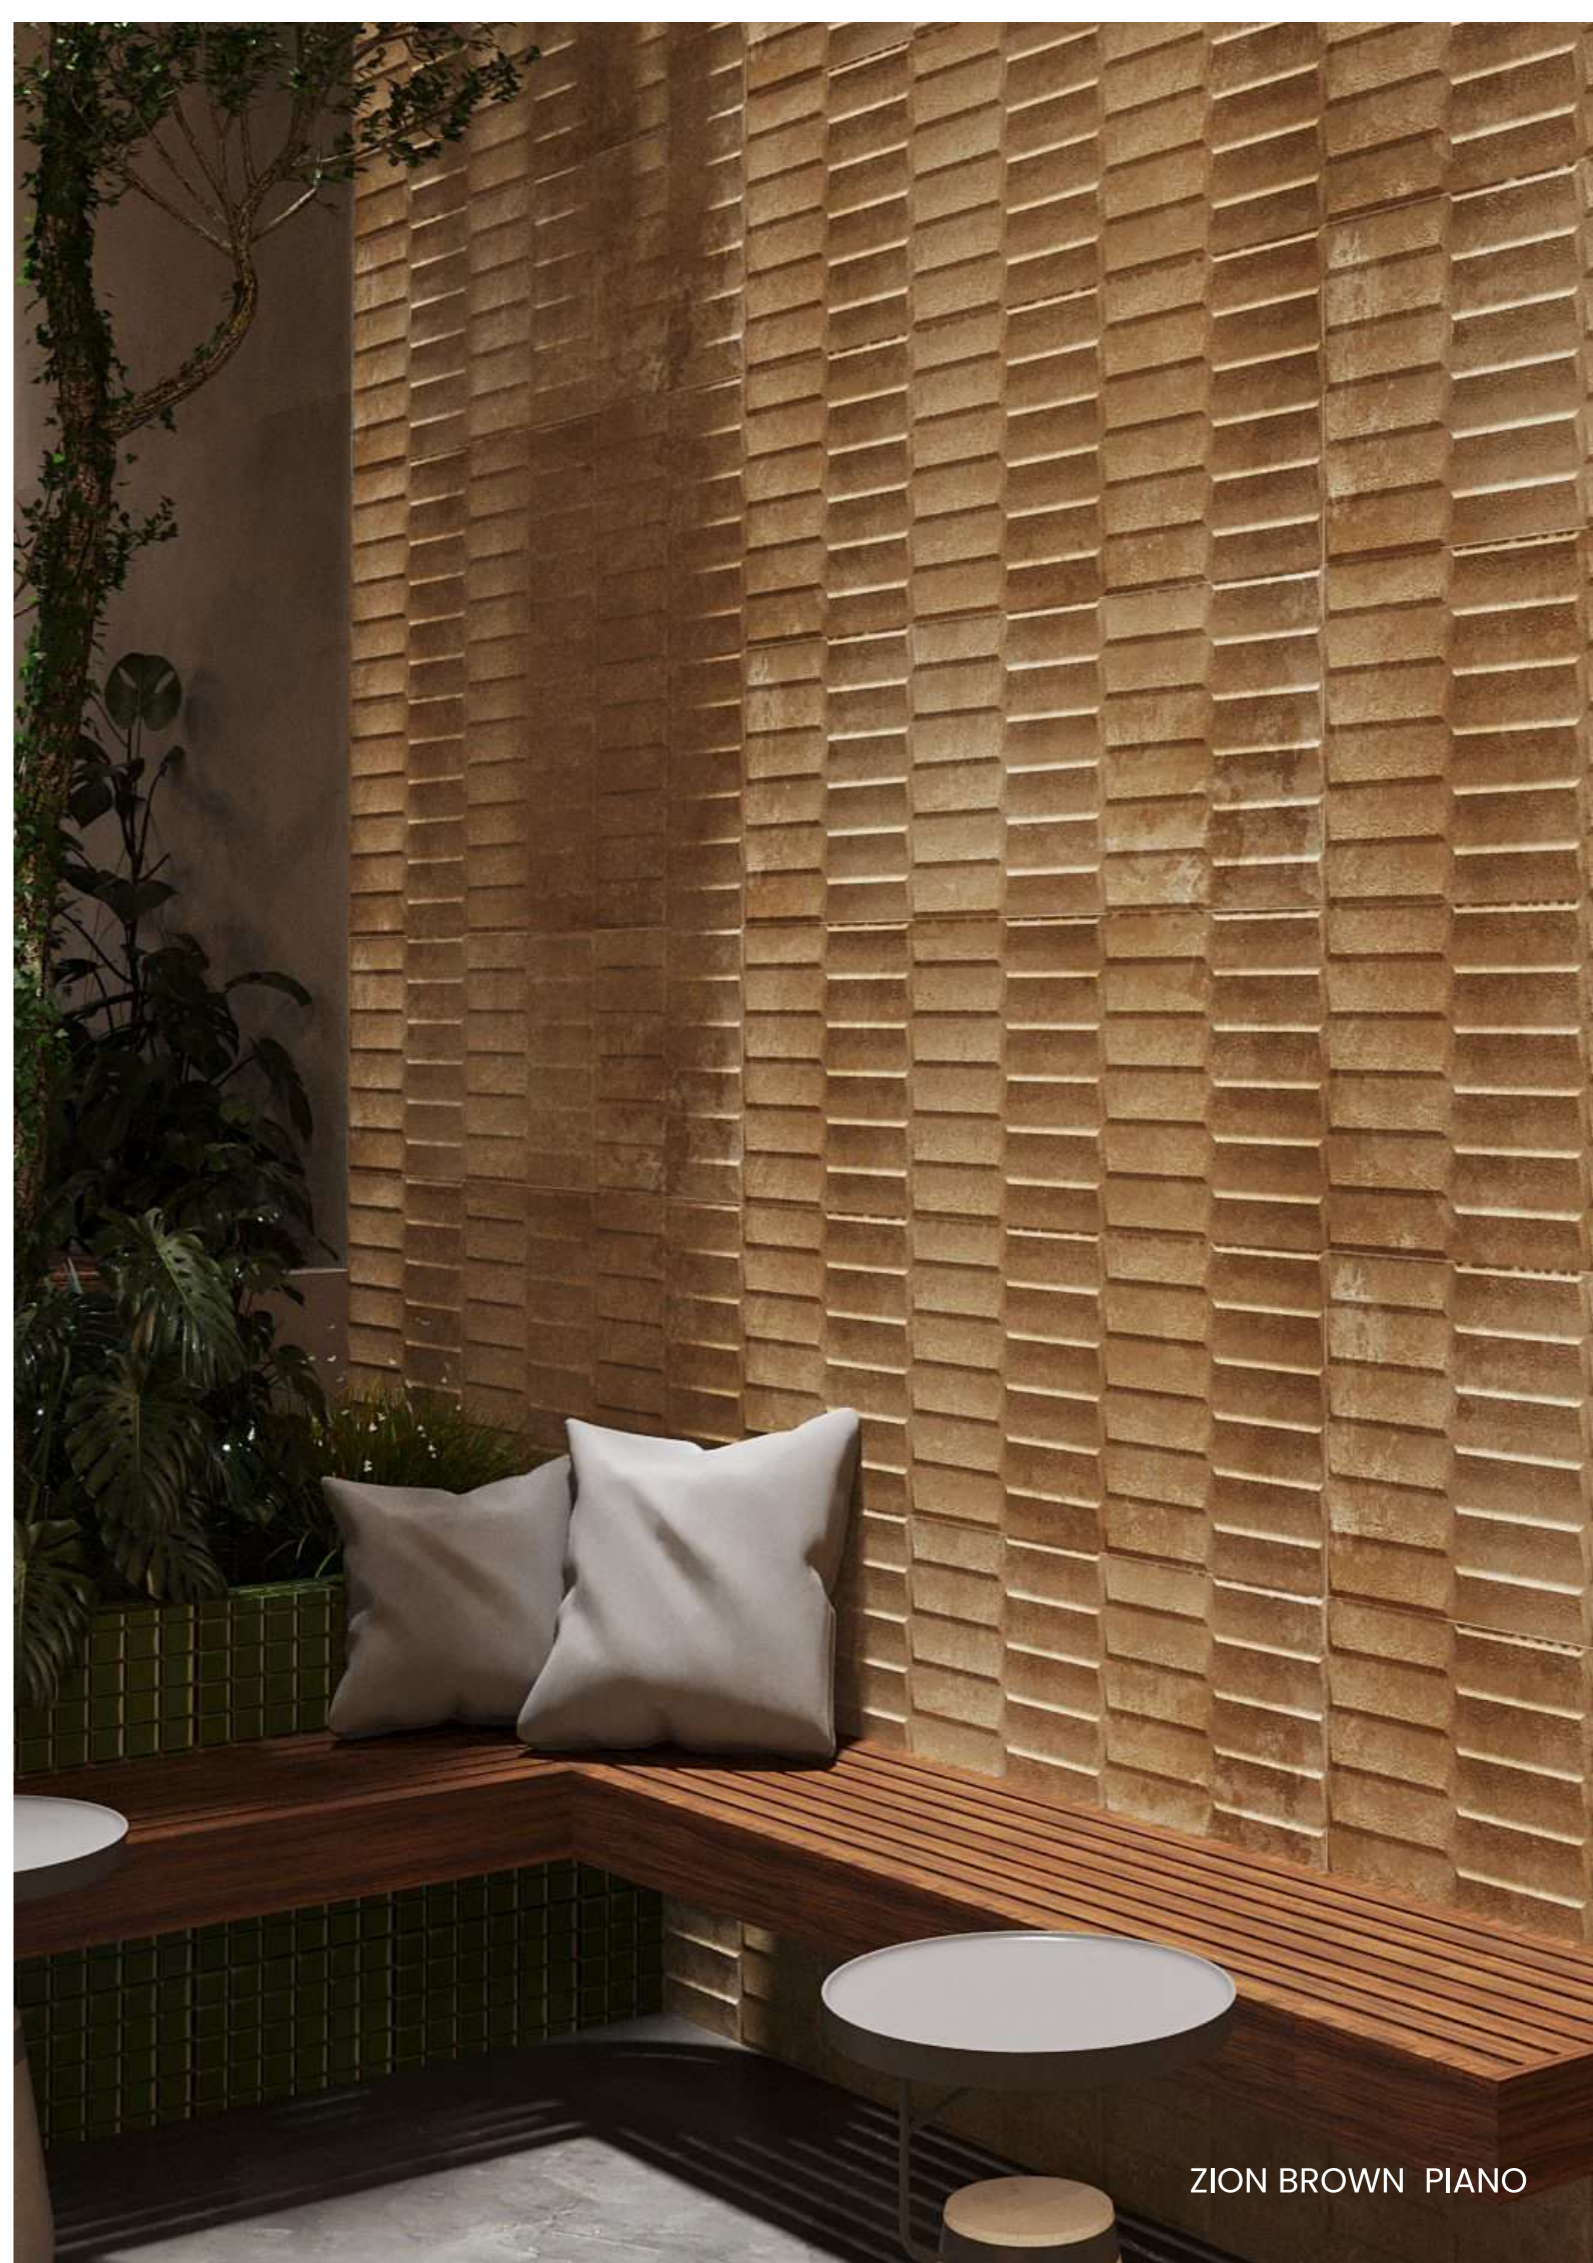

ZION BIANCO PIANO

ZION GREY

R-5

ZION GREY PIANO

Awesome DESIGNS

GVT / PGVT 400X1200MM
THICKNESS : 9MM

ZION BROWN PIANO

ZION GREY & ZION GREY PIANO