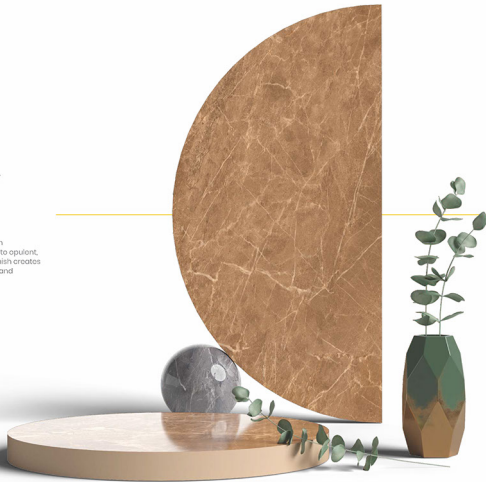

SIZE:
600x
600mm

GLOSSY FINISH