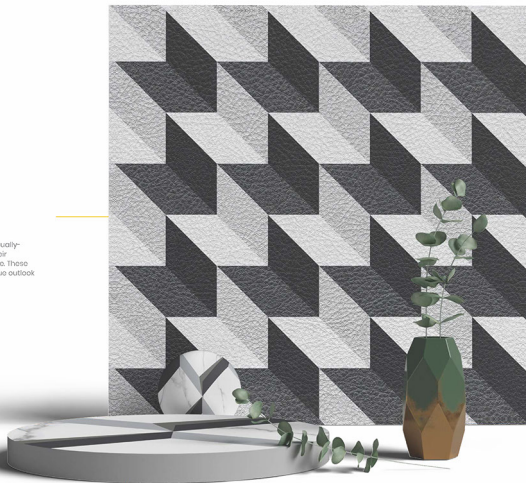

SIZE:
**600x
600mm**

3D SERIES