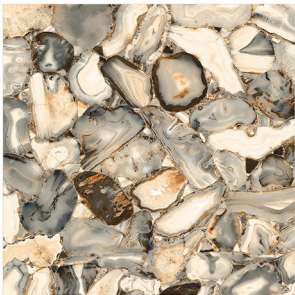

FINISH:
GLOSSY

PEACH ROSSO
AVAILABLE IN
[8.5mm THICKNESS]

RANDOM - 3

SIZE:
**600x
600mm**

FINISH:
GLOSSY

PEBBALS
AVAILABLE IN
[8.5mm THICKNESS]

SIZE:
**600x
600mm**

FINISH:
GLOSSY